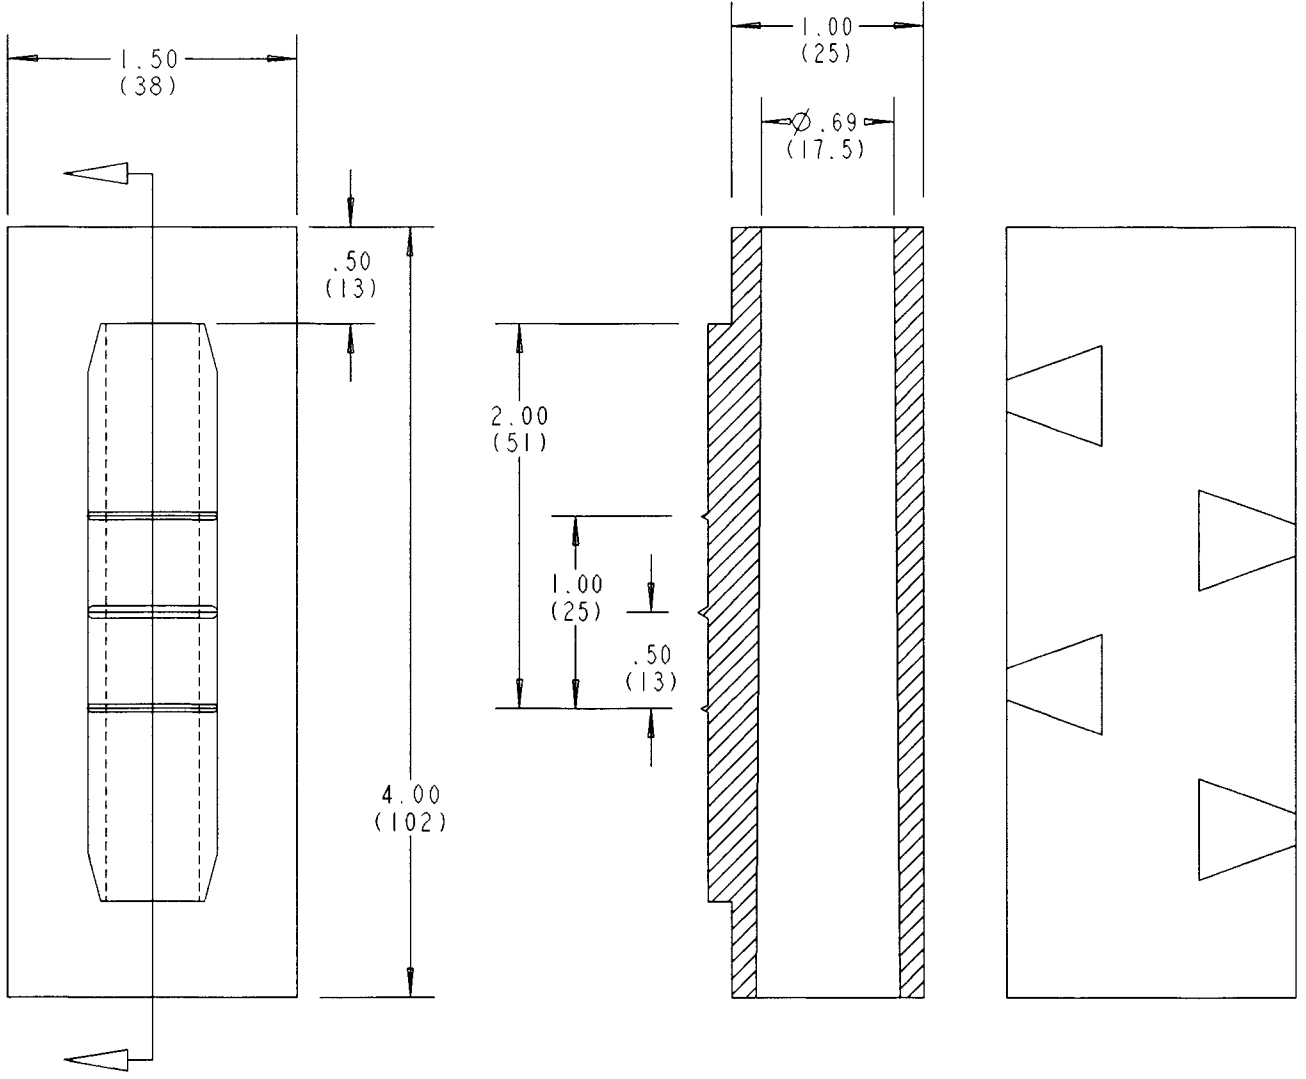

This information provided by:

Gross Automation
www.grossautomation.com

Call Toll Free:
800-349-5827

TITLE: REBAR HOLDER		DRN: RG	DATE: 7/6/04	PART NO: S258RH
LAMSON & SESSIONS	ALL DRAWINGS ARE THE PROPERTY OF LAMSON & SESSIONS AND SHALL NOT BE REPRODUCED IN ANY FORM WITHOUT LAMSON & SESSIONS' APPROVAL AND ARE TO BE PROMPTLY RETURNED UPON REQUEST.	APP: C112	DATE: 7/7/04	DRAWING NO: AC04570
				REV.