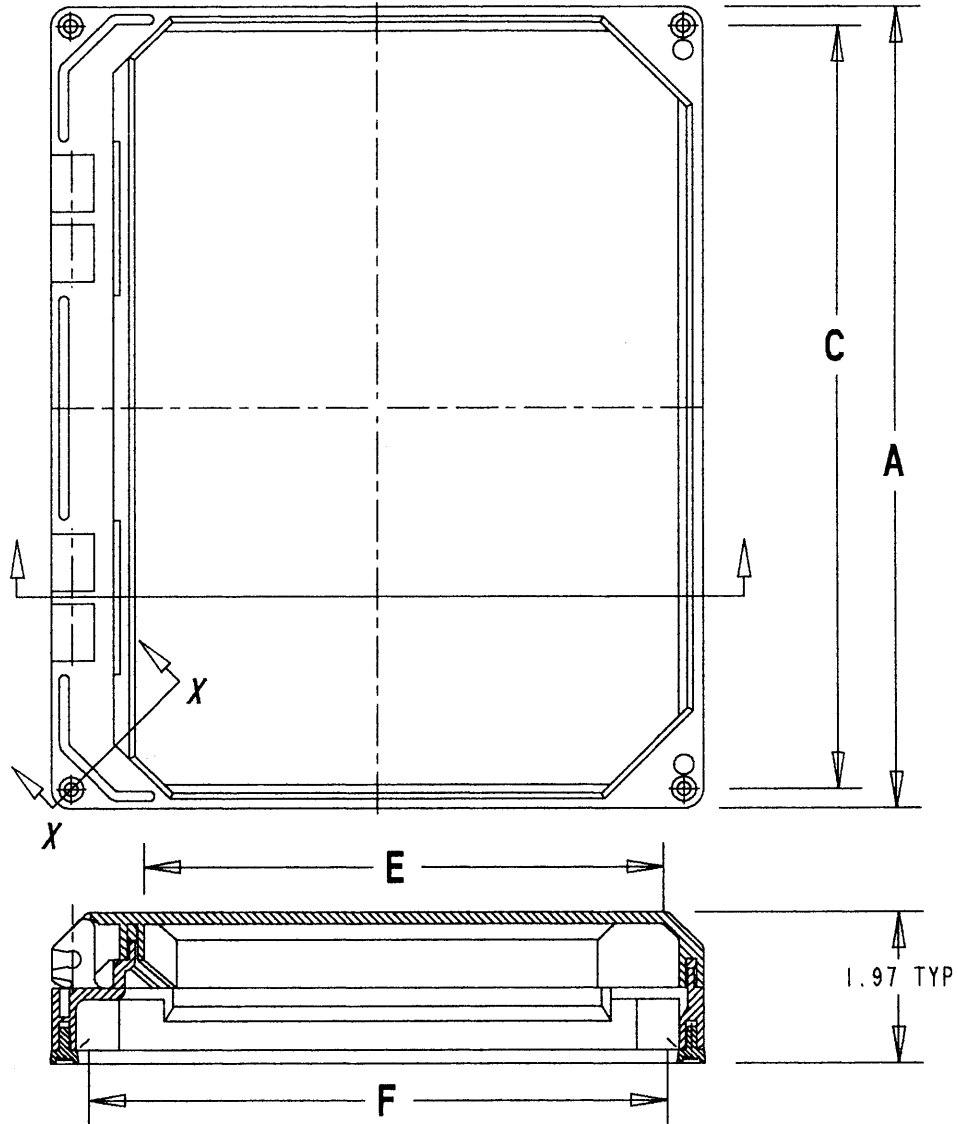

This information provided by:

Gross Automation
www.grossautomation.com

Call Toll Free:
800-349-5827

CORNER SECTION OF THE COVER

CORNER SECTION OF THE COLLAR

REMOVE INSTALLED SCREWS AND REPLACE WITH 10/32 x 1 1/8 SCREWS (QTY OF 4 PROVIDED)

NOTE:

1. CHART DIMENSIONS READ IN (MM)

SIZE	"N" SERIES NEMA 12 HINGED WINDOW KITS					
	A	B	C	D	E	F
N64W	6.42 (163.1)	4.41 (112.0)	5.92 (150.4)	3.92 (99.6)	2.72 (69.1)	3.80 (96.5)
N66W	6.42 (163.1)	6.42 (163.1)	5.92 (150.4)	5.92 (150.4)	4.72 (119.9)	5.80 (147.3)
N86W	8.42 (213.9)	6.42 (163.1)	7.92 (201.2)	5.92 (150.4)	4.72 (119.9)	5.80 (147.3)
N88W	8.42 (213.9)	8.42 (213.9)	7.92 (201.2)	7.92 (201.2)	6.72 (170.7)	7.80 (198.1)
N106W	10.42 (264.7)	8.42 (213.9)	9.92 (252.0)	7.92 (201.2)	6.72 (170.7)	7.80 (198.1)

SIZE	"N" SERIES NEMA 12 HINGED WINDOW KITS					
	A	B	C	D	E	F
N1010W	10.42 (264.7)	10.42 (264.7)	9.92 (251.9)	9.92 (251.9)	8.72 (221.5)	9.80 (248.9)
N1210W	12.42 (315.5)	10.42 (264.7)	11.92 (302.7)	9.92 (251.9)	8.72 (221.5)	9.80 (248.9)
N1212W	12.42 (315.5)	12.42 (315.5)	11.92 (302.7)	11.92 (302.7)	10.72 (272.3)	11.80 (299.7)
N1412W	14.42 (366.3)	12.42 (315.5)	13.92 (353.6)	11.92 (302.7)	10.72 (272.3)	11.80 (299.7)
N1614W	16.42 (417.1)	14.42 (366.3)	15.92 (404.4)	13.92 (353.6)	12.72 (323.7)	13.80 (350.5)

DRN: RG DATE: 7/6/94

APP: AG DATE: 9/7/94

PART NO: "NI--W" SERIES

DRAWING NO: AC01877

REV. B