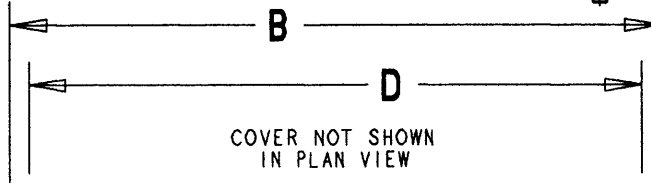

This information provided by:

Gross Automation
www.grossautomation.com

Call Toll Free:
800-349-5827

CORNER SECTION OF THE COVER

CORNER SECTION OF THE COLLAR

REMOVE INSTALLED SCREWS AND REPLACE WITH 10/32 x 1 1/8 SCREWS (QTY OF 4 PROVIDED)

NOTE:

1. CHART DIMENSIONS READ IN (MM)

SIZE	"N" SERIES NEMA 12 HINGED WINDOW KITS					
	A	B	C	D	E	F
N64W	6.42 (163.1)	4.41 (112.0)	5.92 (150.4)	3.92 (99.6)	2.72 (69.1)	3.80 (96.5)
N66W	6.42 (163.1)	6.42 (163.1)	5.92 (150.4)	5.92 (150.4)	4.72 (119.9)	5.80 (147.3)
N86W	8.42 (213.9)	6.42 (163.1)	7.92 (201.2)	5.92 (150.4)	4.72 (119.9)	5.80 (147.3)
N88W	8.42 (213.9)	8.42 (213.9)	7.92 (201.2)	7.92 (201.2)	6.72 (170.7)	7.80 (198.1)
N106W	10.42 (264.7)	8.42 (213.9)	9.92 (252.0)	7.92 (201.2)	6.72 (170.7)	7.80 (198.1)

SIZE	"N" SERIES NEMA 12 HINGED WINDOW KITS					
	A	B	C	D	E	F
N1010W	10.42 (264.7)	10.42 (264.7)	9.92 (251.9)	9.92 (251.9)	8.72 (221.5)	9.80 (248.9)
N1210W	12.42 (315.5)	10.42 (264.7)	11.92 (302.7)	9.92 (251.9)	8.72 (221.5)	9.80 (248.9)
N1212W	12.42 (315.5)	12.42 (315.5)	11.92 (302.7)	11.92 (302.7)	10.72 (272.3)	11.80 (299.7)
N1412W	14.42 (366.3)	12.42 (315.5)	13.92 (353.6)	11.92 (302.7)	10.72 (272.3)	11.80 (299.7)
N1614W	16.42 (417.1)	14.42 (366.3)	15.92 (404.4)	13.92 (353.6)	12.72 (323.7)	13.80 (350.5)