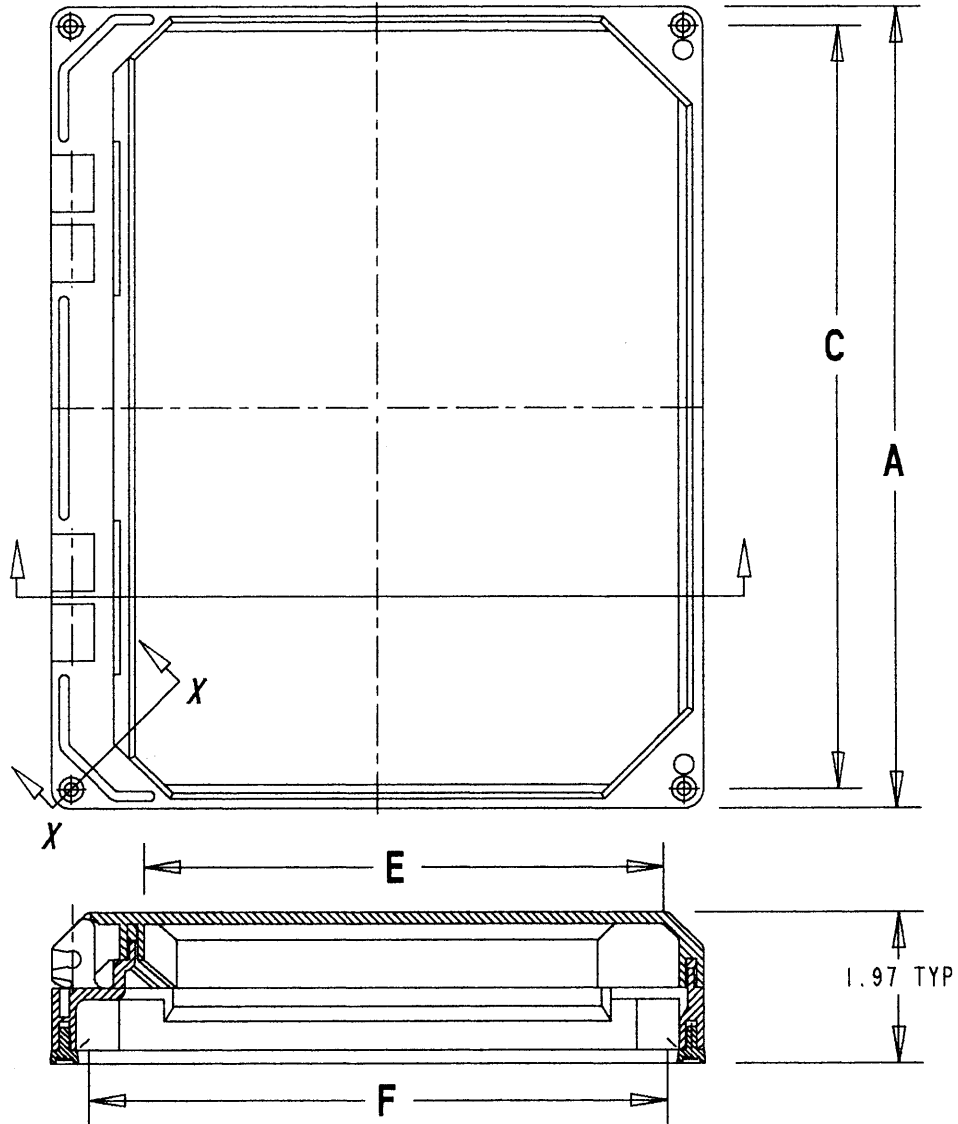

This information provided by:

Gross Automation  
[www.grossautomation.com](http://www.grossautomation.com)

Call Toll Free:  
**800-349-5827**

CORNER SECTION OF THE COVER

CORNER SECTION OF THE COLLAR

REMOVE INSTALLED SCREWS AND REPLACE WITH 10/32 x 1 1/8 SCREWS (QTY OF 4 PROVIDED)

NOTE:

1. CHART DIMENSIONS READ IN (MM)

SIZE	"N" SERIES NEMA 12 HINGED WINDOW KITS					
	A	B	C	D	E	F
N64W	6.42 (163.1)	4.41 (112.0)	5.92 (150.4)	3.92 (99.6)	2.72 (69.1)	3.80 (96.5)
N66W	6.42 (163.1)	6.42 (163.1)	5.92 (150.4)	5.92 (150.4)	4.72 (119.9)	5.80 (147.3)
N86W	8.42 (213.9)	6.42 (163.1)	7.92 (201.2)	5.92 (150.4)	4.72 (119.9)	5.80 (147.3)
N88W	8.42 (213.9)	8.42 (213.9)	7.92 (201.2)	7.92 (201.2)	6.72 (170.7)	7.80 (198.1)
N106W	10.42 (264.7)	8.42 (213.9)	9.92 (252.0)	7.92 (201.2)	6.72 (170.7)	7.80 (198.1)

SIZE	"N" SERIES NEMA 12 HINGED WINDOW KITS					
	A	B	C	D	E	F
N1010W	10.42 (264.7)	10.42 (264.7)	9.92 (251.9)	9.92 (251.9)	8.72 (221.5)	9.80 (248.9)
N1210W	12.42 (315.5)	10.42 (264.7)	11.92 (302.7)	9.92 (251.9)	8.72 (221.5)	9.80 (248.9)
N1212W	12.42 (315.5)	12.42 (315.5)	11.92 (302.7)	11.92 (302.7)	10.72 (272.3)	11.80 (299.7)
N1412W	14.42 (366.3)	12.42 (315.5)	13.92 (353.6)	11.92 (302.7)	10.72 (272.3)	11.80 (299.7)
N1614W	16.42 (417.1)	14.42 (366.3)	15.92 (404.4)	13.92 (353.6)	12.72 (323.7)	13.80 (350.5)

DRN: RG DATE: 7/6/94

APP: AG DATE: 9/7/94

PART NO.: "NI--W" SERIES

DRAWING NO.: AC01877

REV. B