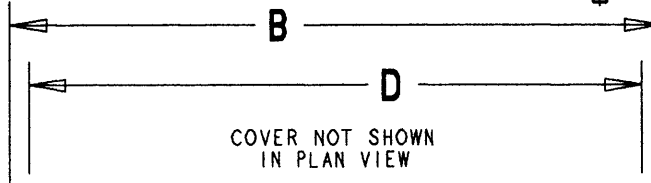

This information provided by:

Gross Automation  
[www.grossautomation.com](http://www.grossautomation.com)

Call Toll Free:  
**800-349-5827**

CORNER SECTION OF THE COVER

CORNER SECTION OF THE COLLAR

REMOVE INSTALLED SCREWS AND REPLACE WITH 10/32 x 1 1/8 SCREWS (QTY OF 4 PROVIDED)

NOTE:

1. CHART DIMENSIONS READ IN (MM)

SIZE	"N" SERIES NEMA 12 HINGED WINDOW KITS					
	A	B	C	D	E	F
N64W	6.42 (163.1)	4.41 (112.0)	5.92 (150.4)	3.92 (99.6)	2.72 (69.1)	3.80 (96.5)
N66W	6.42 (163.1)	6.42 (163.1)	5.92 (150.4)	5.92 (150.4)	4.72 (119.9)	5.80 (147.3)
N86W	8.42 (213.9)	6.42 (163.1)	7.92 (201.2)	5.92 (150.4)	4.72 (119.9)	5.80 (147.3)
N88W	8.42 (213.9)	8.42 (213.9)	7.92 (201.2)	7.92 (201.2)	6.72 (170.7)	7.80 (198.1)
N106W	10.42 (264.7)	8.42 (213.9)	9.92 (252.0)	7.92 (201.2)	6.72 (170.7)	7.80 (198.1)

SIZE	"N" SERIES NEMA 12 HINGED WINDOW KITS					
	A	B	C	D	E	F
N1010W	10.42 (264.7)	10.42 (264.7)	9.92 (251.9)	9.92 (251.9)	8.72 (221.5)	9.80 (248.9)
N1210W	12.42 (315.5)	10.42 (264.7)	11.92 (302.7)	9.92 (251.9)	8.72 (221.5)	9.80 (248.9)
N1212W	12.42 (315.5)	12.42 (315.5)	11.92 (302.7)	11.92 (302.7)	10.72 (272.3)	11.80 (299.7)
N1412W	14.42 (366.3)	12.42 (315.5)	13.92 (353.6)	11.92 (302.7)	10.72 (272.3)	11.80 (299.7)
N1614W	16.42 (417.1)	14.42 (366.3)	15.92 (404.4)	13.92 (353.6)	12.72 (323.7)	13.80 (350.5)