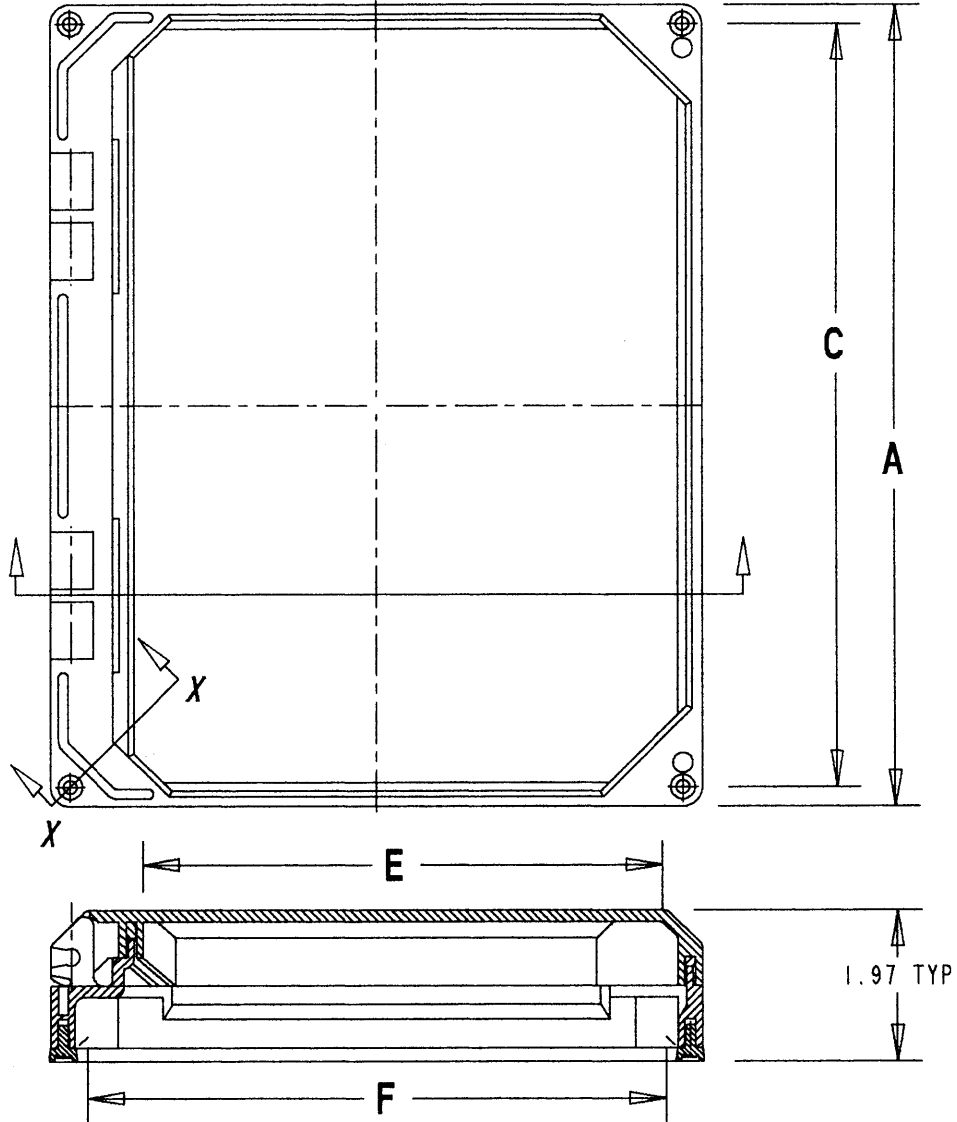

This information provided by:

Gross Automation  
[www.grossautomation.com](http://www.grossautomation.com)

Call Toll Free:  
**800-349-5827**

CORNER SECTION  
OF THE COVER

CORNER SECTION  
OF THE COLLAR

REMOVE INSTALLED SCREWS  
AND REPLACE WITH  
10/32 x 1 1/8 SCREWS  
(QTY OF 4 PROVIDED)

NOTE:

1. CHART DIMENSIONS  
READ IN  
(MM)

SIZE	"N" SERIES NEMA 12 HINGED WINDOW KITS					
	A	B	C	D	E	F
N64W	6.42 (163.1)	4.41 (112.0)	5.92 (150.4)	3.92 (99.6)	2.72 (69.1)	3.80 (96.5)
N66W	6.42 (163.1)	6.42 (163.1)	5.92 (150.4)	5.92 (150.4)	4.72 (119.9)	5.80 (147.3)
N86W	8.42 (213.9)	6.42 (163.1)	7.92 (201.2)	5.92 (150.4)	4.72 (119.9)	5.80 (147.3)
N88W	8.42 (213.9)	8.42 (213.9)	7.92 (201.2)	7.92 (201.2)	6.72 (170.7)	7.80 (198.1)
N106W	10.42 (264.7)	8.42 (213.9)	9.92 (252.0)	7.92 (201.2)	6.72 (170.7)	7.80 (198.1)

SIZE	"N" SERIES NEMA 12 HINGED WINDOW KITS					
	A	B	C	D	E	F
N1010W	10.42 (264.7)	10.42 (264.7)	9.92 (251.9)	9.92 (251.9)	8.72 (221.5)	9.80 (248.9)
N1210W	12.42 (315.5)	10.42 (264.7)	11.92 (302.7)	9.92 (251.9)	8.72 (221.5)	9.80 (248.9)
N1212W	12.42 (315.5)	12.42 (315.5)	11.92 (302.7)	11.92 (302.7)	10.72 (272.3)	11.80 (299.7)
N1412W	14.42 (366.3)	12.42 (315.5)	13.92 (353.6)	11.92 (302.7)	10.72 (272.3)	11.80 (299.7)
N1614W	16.42 (417.1)	14.42 (366.3)	15.92 (404.4)	13.92 (353.6)	12.72 (323.7)	13.80 (350.5)

DRN: RG DATE: 7/6/94

APP: AG DATE: 9/7/94

PART NO.: "NI--W" SERIES

DRAWING NO.: AC01877

REV. B