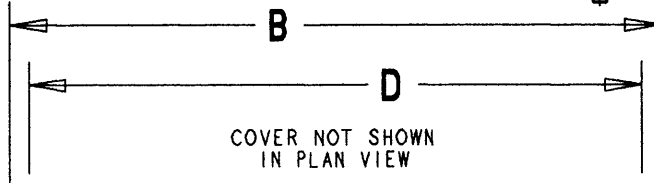

This information provided by:

Gross Automation  
[www.grossautomation.com](http://www.grossautomation.com)

Call Toll Free:  
**800-349-5827**

CORNER SECTION  
OF THE COVER

CORNER SECTION  
OF THE COLLAR

REMOVE INSTALLED SCREWS  
AND REPLACE WITH  
10/32 x 1 1/8 SCREWS  
(QTY OF 4 PROVIDED)

NOTE:

1. CHART DIMENSIONS  
READ IN  
(MM)

SIZE	"N" SERIES NEMA 12 HINGED WINDOW KITS					
	A	B	C	D	E	F
N64W	6.42 (163.1)	4.41 (112.0)	5.92 (150.4)	3.92 (99.6)	2.72 (69.1)	3.80 (96.5)
N66W	6.42 (163.1)	6.42 (163.1)	5.92 (150.4)	5.92 (150.4)	4.72 (119.9)	5.80 (147.3)
N86W	8.42 (213.9)	6.42 (163.1)	7.92 (201.2)	5.92 (150.4)	4.72 (119.9)	5.80 (147.3)
N88W	8.42 (213.9)	8.42 (213.9)	7.92 (201.2)	7.92 (201.2)	6.72 (170.7)	7.80 (198.1)
N106W	10.42 (264.7)	8.42 (213.9)	9.92 (252.0)	7.92 (201.2)	6.72 (170.7)	7.80 (198.1)

SIZE	"N" SERIES NEMA 12 HINGED WINDOW KITS					
	A	B	C	D	E	F
N1010W	10.42 (264.7)	10.42 (264.7)	9.92 (251.9)	9.92 (251.9)	8.72 (221.5)	9.80 (248.9)
N1210W	12.42 (315.5)	10.42 (264.7)	11.92 (302.7)	9.92 (251.9)	8.72 (221.5)	9.80 (248.9)
N1212W	12.42 (315.5)	12.42 (315.5)	11.92 (302.7)	11.92 (302.7)	10.72 (272.3)	11.80 (299.7)
N1412W	14.42 (366.3)	12.42 (315.5)	13.92 (353.6)	11.92 (302.7)	10.72 (272.3)	11.80 (299.7)
N1614W	16.42 (417.1)	14.42 (366.3)	15.92 (404.4)	13.92 (353.6)	12.72 (323.7)	13.80 (350.5)