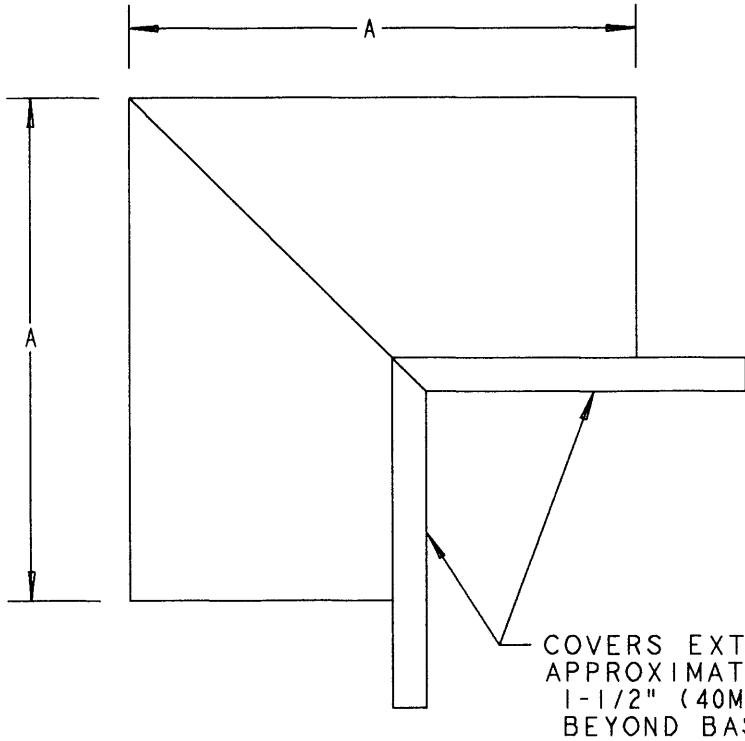

This information provided by:

Gross Automation
www.grossautomation.com

Call Toll Free:
800-349-5827

CEP P/N	EGALINE PVC LAY-IN WIREWAY FITTINGS	
	PRODUCT DESCRIPTION	A IN (MM)
EGLIL	3 X 3" INTERNAL ELBOW	6 (152.4)
EGLIN	4 X 4" INTERNAL ELBOW	7 (177.8)
EGLIR	6 X 6" INTERNAL ELBOW	10-1/2 (266.7)

P/N'S EGLIJ IS ON DRAWING AC03346

NOTES:

1. PRODUCT IS UL LISTED. FILE E163227
2. MATERIAL : UL 94V-0 PVC
3. COLOR : GRAY

TITLE: 90° BEND INTERNAL COVER - WIREWAY		DRN: DJK	DATE: 10-7-94	PART NO: EGLI SERIES	
LAMSON & SESSIONS	ALL DRAWINGS ARE THE PROPERTY OF LAMSON & SESSIONS AND SHALL NOT BE REPRODUCED IN ANY FORM WITHOUT LAMSON & SESSIONS' APPROVAL AND ARE TO BE PROMPTLY RETURNED UPON REQUEST.	APP: JM	DATE: 4-20-98	DRAWING NO: AC01944	REV. B