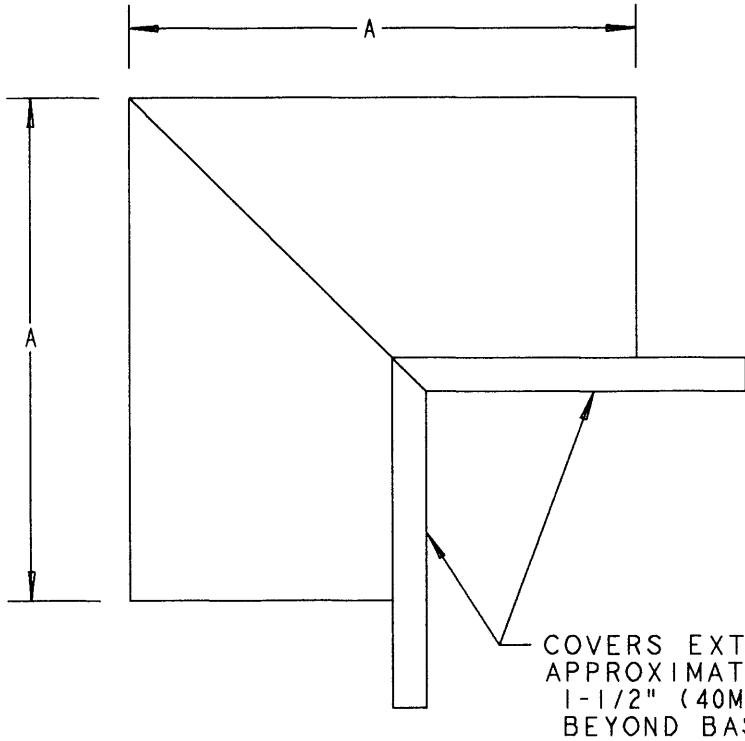

This information provided by:

Gross Automation
www.grossautomation.com

Call Toll Free:
800-349-5827

CEP P/N	EGALINE PVC LAY-IN WIREWAY FITTINGS	
	PRODUCT DESCRIPTION	A IN (MM)
EGLIL	3 X 3" INTERNAL ELBOW	6 (152.4)
EGLIN	4 X 4" INTERNAL ELBOW	7 (177.8)
EGLIR	6 X 6" INTERNAL ELBOW	10-1/2 (266.7)

P/N'S EGLIJ IS ON DRAWING AC03346

NOTES:

1. PRODUCT IS UL LISTED. FILE E163227
2. MATERIAL : UL 94V-0 PVC
3. COLOR : GRAY

TITLE: 90° BEND INTERNAL COVER - WIREWAY		DRN: DJK	DATE: 10-7-94	PART NO.: EGLI SERIES	
LAMSON & SESSIONS	ALL DRAWINGS ARE THE PROPERTY OF LAMSON & SESSIONS AND SHALL NOT BE REPRODUCED IN ANY FORM WITHOUT LAMSON & SESSIONS' APPROVAL AND ARE TO BE PROMPTLY RETURNED UPON REQUEST.	APP: JM	DATE: 4-20-98	DRAWING NO.: AC01944	REV. B