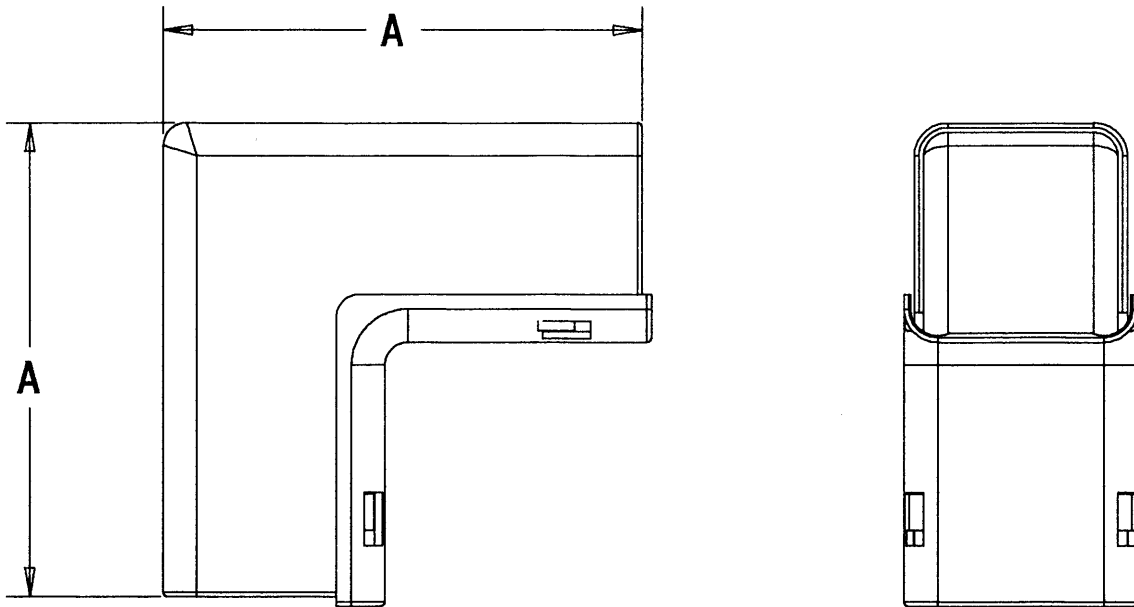

This information provided by:

Gross Automation  
[www.grossautomation.com](http://www.grossautomation.com)

Call Toll Free:  
**800-349-5827**

CEP P/N	EGALINE PVC LAY-IN WIREWAY FITTINGS	
	PRODUCT DESCRIPTION	A IN (MM)
EGLIL	3 X 3" INTERNAL ELBOW	6 (152.4)
EGLIN	4 X 4" INTERNAL ELBOW	7 (177.8)
EGLIR	6 X 6" INTERNAL ELBOW	10-1/2 (266.7)

P/N'S EGLIJ IS ON DRAWING AC03346

NOTES:

1. PRODUCT IS UL LISTED. FILE E163227
2. MATERIAL : UL 94V-0 PVC
3. COLOR : GRAY

TITLE: 90° BEND INTERNAL COVER - WIREWAY		DRN: DJK	DATE: 10-7-94	PART NO.: EGLI SERIES	
LAMSON & SESSIONS	ALL DRAWINGS ARE THE PROPERTY OF LAMSON & SESSIONS AND SHALL NOT BE REPRODUCED IN ANY FORM WITHOUT LAMSON & SESSIONS' APPROVAL AND ARE TO BE PROMPTLY RETURNED UPON REQUEST.	APP: JM	DATE: 4-20-98	DRAWING NO.: AC01944	REV. B

CEP P/N	EGALINE PVC LAY-IN WIREWAY FITTINGS	
	PRODUCT DESCRIPTION	A IN (MM)
EGLIJ	2 X 2" INTERNAL ELBOW	4.95 (125.7)

P/N'S EGLIL, EGLIN AND EGLIR ARE ON DRAWING AC01944

- NOTE:
1. PRODUCT IS UL LISTED. FILE E163227
  2. MATERIAL: UL 94V-0 PVC
  3. COLOR: GRAY
  4. INTERNAL ELBOW IS MOLDED IN UK.