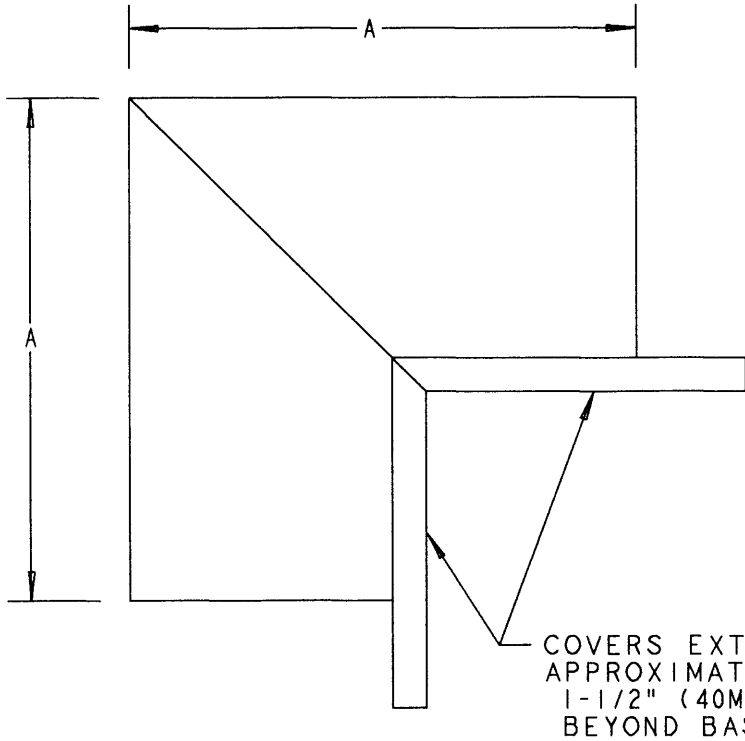

This information provided by:

Gross Automation  
[www.grossautomation.com](http://www.grossautomation.com)

Call Toll Free:  
**800-349-5827**

CEP P/N	EGALINE PVC LAY-IN WIREWAY FITTINGS	
	PRODUCT DESCRIPTION	A IN (MM)
EGLIL	3 X 3" INTERNAL ELBOW	6 (152.4)
EGLIN	4 X 4" INTERNAL ELBOW	7 (177.8)
EGLIR	6 X 6" INTERNAL ELBOW	10-1/2 (266.7)

P/N'S EGLIJ IS ON DRAWING AC03346

NOTES:

1. PRODUCT IS UL LISTED. FILE E163227
2. MATERIAL : UL 94V-0 PVC
3. COLOR : GRAY

TITLE: 90° BEND INTERNAL COVER - WIREWAY		DRN: DJK	DATE: 10-7-94	PART NO.: EGLI SERIES	
LAMSON & SESSIONS	ALL DRAWINGS ARE THE PROPERTY OF LAMSON & SESSIONS AND SHALL NOT BE REPRODUCED IN ANY FORM WITHOUT LAMSON & SESSIONS' APPROVAL AND ARE TO BE PROMPTLY RETURNED UPON REQUEST.	APP: JM	DATE: 4-20-98	DRAWING NO.: AC01944	REV. B

CEP P/N	EGALINE PVC LAY-IN WIREWAY FITTINGS	
	PRODUCT DESCRIPTION	A IN (MM)
EGLIJ	2 X 2" INTERNAL ELBOW	4.95 (125.7)

P/N'S EGLIL, EGLIN AND EGLIR ARE ON DRAWING AC01944

- NOTE:
1. PRODUCT IS UL LISTED. FILE E163227
  2. MATERIAL: UL 94V-0 PVC
  3. COLOR: GRAY
  4. INTERNAL ELBOW IS MOLDED IN UK.

TITLE <b>90° BEND INTERNAL ELBOW - WIREWAY</b>		DRN DPR	DATE 1-22-98	PART NO: <b>EGLIJ</b>
LAMSON & SESSIONS	ALL DRAWINGS ARE THE PROPERTY OF LAMSON & SESSIONS AND SHALL NOT BE REPRODUCED IN ANY FORM WITHOUT LAMSON & SESSIONS' APPROVAL AND ARE TO BE PROMPTLY RETURNED UPON REQUEST.	APP.	DATE 4-20-98	DRAWING NO: <b>AC03346</b>
		JM		REV.