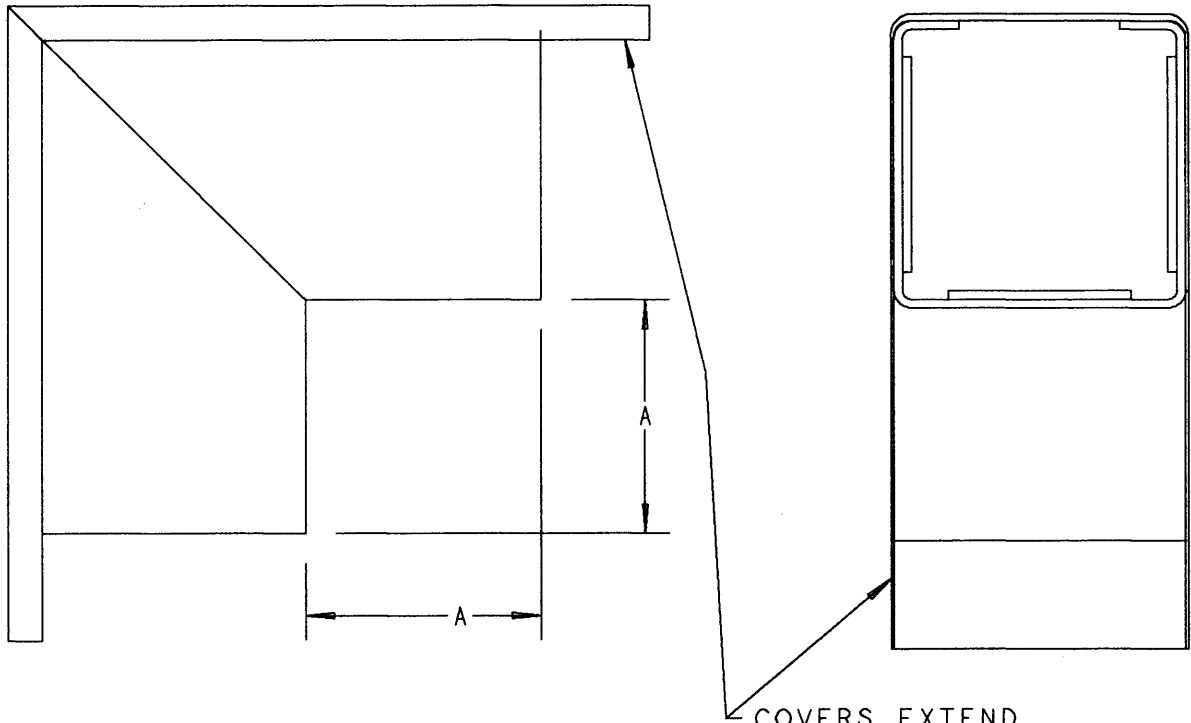

This information provided by:

Gross Automation
www.grossautomation.com

Call Toll Free:
800-349-5827

COVERS EXTEND
APPROXIMATELY
1-1/2" (40MM)
BEYOND BASE

CEP P/N	EGALINE PVC LAY-IN WIREWAY FITTINGS	
	PRODUCT DESCRIPTION	A IN (MM)
EGLEL	3 X 3" EXTERNAL ELBOW	3 (76.2)
EGLEN	4 X 4" EXTERNAL ELBOW	3 (76.2)
EGLER	6 X 6" EXTERNAL ELBOW	4-1/2 (114.3)

P/N'S EGLEJ IS ON DRAWING AC03345

NOTES:

1. PRODUCT IS UL LISTED. FILE E163227
2. MATERIAL : UL 94V-0 PVC
3. COLOR : GRAY

TITLE 90° BEND EXTERNAL COVER - WIREWAY		DRN DJK	DATE 10-7-94	PART NO: EGLE SERIES	
LAMSON & SESSIONS		ALL DRAWINGS ARE THE PROPERTY OF LAMSON & SESSIONS AND SHALL NOT BE REPRODUCED IN ANY FORM WITHOUT LAMSON & SESSIONS' APPROVAL AND ARE TO BE PROMPTLY RETURNED UPON REQUEST.		APP. JIM	DATE 4-20-98
				DRAWING NO: AC01943	REV. B