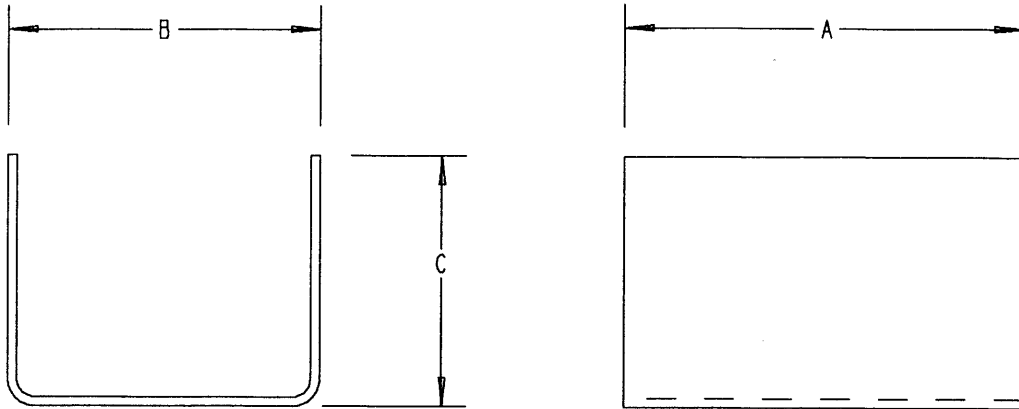

This information provided by:

Gross Automation  
[www.grossautomation.com](http://www.grossautomation.com)

Call Toll Free:  
**800-349-5827**

CEP P/N	EGALINE PVC LAY-IN WIREWAY FITTINGS			
	PRODUCT DESCRIPTION	A (IN) (MM)	B (IN) (MM)	C (IN) (MM)
EGCIJ	2 X 2" INTERNAL COUPLING	2.50 (63.50)	1.68 (42.67)	1.32 (33.53)
EGCIL	3 X 3" INTERNAL COUPLING	4.50 (114.30)	2.70 (68.58)	2.30 (58.42)
EGCIN	4 X 4" INTERNAL COUPLING	6.50 (165.10)	3.66 (92.96)	3.03 (76.96)

NOTES:

1. MATERIAL : UL 94V-0 PVC
2. COLOR : GRAY

TITLE: INTERNAL COUPLING - WIREWAY		DRN: DJK	DATE: 10-10-94	PART NO: EGCI SERIES	
LAMSON & SESSIONS	ALL DRAWINGS ARE THE PROPERTY OF LAMSON & SESSIONS AND SHALL NOT BE REPRODUCED IN ANY FORM WITHOUT LAMSON & SESSIONS' APPROVAL AND ARE TO BE PROMPTLY RETURNED UPON REQUEST.	APP. DM JAT	DATE: 10-21-94 10-1-94	DRAWING NO: AC01950	REV. A