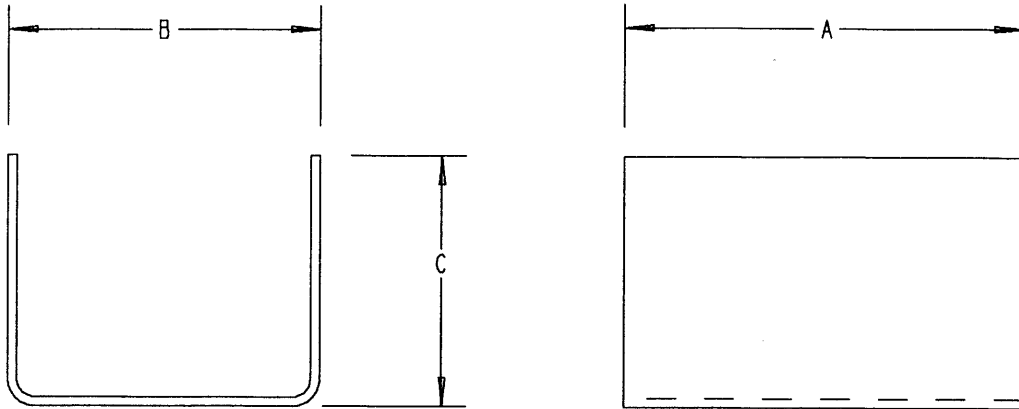

This information provided by:

Gross Automation  
[www.grossautomation.com](http://www.grossautomation.com)

Call Toll Free:  
**800-349-5827**

CEP P/N	EGALINE PVC LAY-IN WIREWAY FITTINGS			
	PRODUCT DESCRIPTION	A (IN) (MM)	B (IN) (MM)	C (IN) (MM)
EGCIJ	2 X 2" INTERNAL COUPLING	2.50 (63.50)	1.68 (42.67)	1.32 (33.53)
EGCIL	3 X 3" INTERNAL COUPLING	4.50 (114.30)	2.70 (68.58)	2.30 (58.42)
EGCIN	4 X 4" INTERNAL COUPLING	6.50 (165.10)	3.66 (92.96)	3.03 (76.96)

NOTES:

1. MATERIAL : UL 94V-0 PVC
2. COLOR : GRAY

TITLE: INTERNAL COUPLING - WIREWAY		DRN: DJK	DATE: 10-10-94	PART NO: EGCI SERIES	
LAMSON & SESSIONS	ALL DRAWINGS ARE THE PROPERTY OF LAMSON & SESSIONS AND SHALL NOT BE REPRODUCED IN ANY FORM WITHOUT LAMSON & SESSIONS' APPROVAL AND ARE TO BE PROMPTLY RETURNED UPON REQUEST.	APP: DM	DATE: 10-21-94	DRAWING NO: AC01950	
		JAT	10-1-94	REV: A	