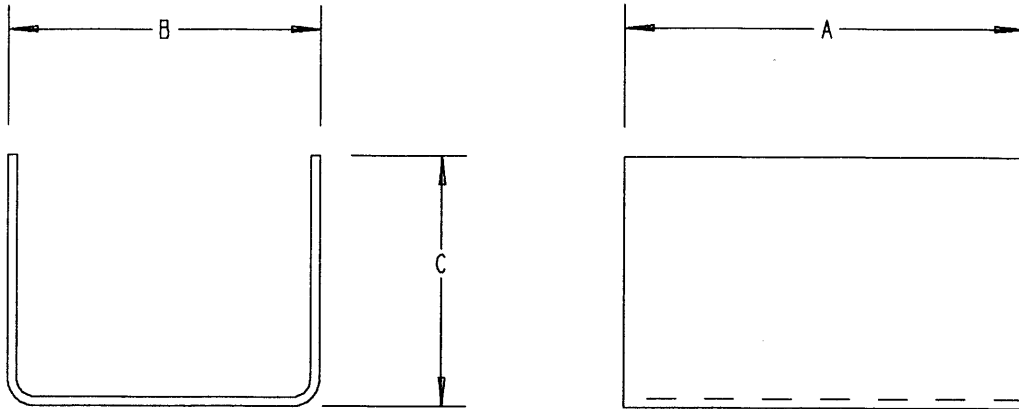

This information provided by:

Gross Automation
www.grossautomation.com

Call Toll Free:
800-349-5827

CEP P/N	EGALINE PVC LAY-IN WIREWAY FITTINGS			
	PRODUCT DESCRIPTION	A <small>(IN)</small> <small>(MM)</small>	B <small>(IN)</small> <small>(MM)</small>	C <small>(IN)</small> <small>(MM)</small>
EGCIJ	2 X 2" INTERNAL COUPLING	2.50 (63.50)	1.68 (42.67)	1.32 (33.53)
EGCIL	3 X 3" INTERNAL COUPLING	4.50 (114.30)	2.70 (68.58)	2.30 (58.42)
EGCIN	4 X 4" INTERNAL COUPLING	6.50 (165.10)	3.66 (92.96)	3.03 (76.96)

NOTES:

1. MATERIAL : UL 94V-0 PVC
2. COLOR : GRAY

TITLE: INTERNAL COUPLING - WIREWAY		DRN: DJK	DATE: 10-10-94	PART NO: EGCI SERIES	
LAMSON & SESSIONS	ALL DRAWINGS ARE THE PROPERTY OF LAMSON & SESSIONS AND SHALL NOT BE REPRODUCED IN ANY FORM WITHOUT LAMSON & SESSIONS' APPROVAL AND ARE TO BE PROMPTLY RETURNED UPON REQUEST.	APP. DM	DATE: 10-21-94	DRAWING NO: AC01950	REV. A
		JAT	10-1-94		