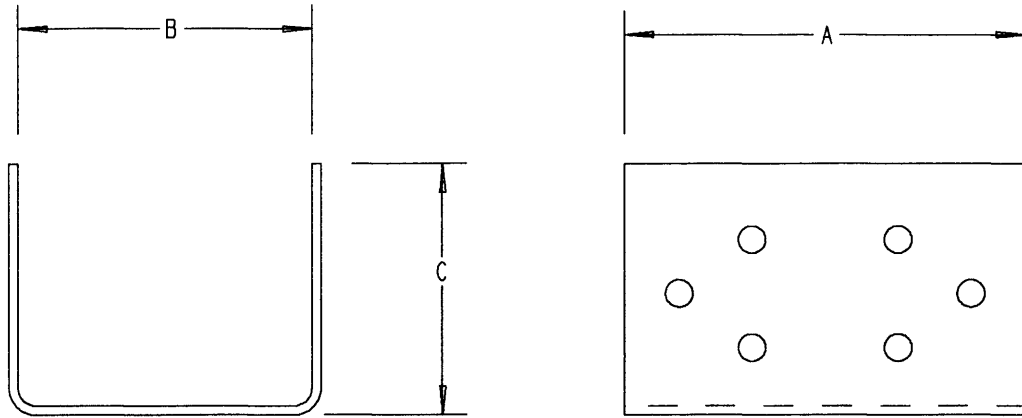

This information provided by:

Gross Automation
www.grossautomation.com

Call Toll Free:
800-349-5827

CEP P/N	EGALINE PVC LAY-IN WIREWAY FITTINGS			
	PRODUCT DESCRIPTION	A IN (MM)	B IN (MM)	C IN (MM)
EGCEJ	2 X 2" EXTERNAL COUPLING	4-1/2 (114.30)	2.05 (52.07)	1.80 (45.72)
EGCEL	3 X 3" EXTERNAL COUPLING	5-1/2 (139.70)	3.05 (77.47)	2.62 (66.55)
EGCEN	4 X 4" EXTERNAL COUPLING	5-1/2 (139.70)	4.05 (102.87)	3.50 (88.90)
EGCER	6 X 6" EXTERNAL COUPLING	8.00 (203.20)	6.05 (153.67)	5.38 (136.65)

NOTES:

1. PRODUCT IS UL LISTED. FILE E163227
2. MATERIAL : UL 94V-0 PVC
3. COLOR : GRAY

TITLE EXTERNAL COUPLING - WIREWAY		DRN DJK	DATE 10-10-94	PART NO: EGCE SERIES	
LAMSON & SESSIONS	ALL DRAWINGS ARE THE PROPERTY OF LAMSON & SESSIONS AND SHALL NOT BE REPRODUCED IN ANY FORM WITHOUT LAMSON & SESSIONS' APPROVAL AND ARE TO BE PROMPTLY RETURNED UPON REQUEST.	APP.	DATE	DRAWING NO:	REV.
		DM JAT	10-21-94 10-17-94	AC01949	A