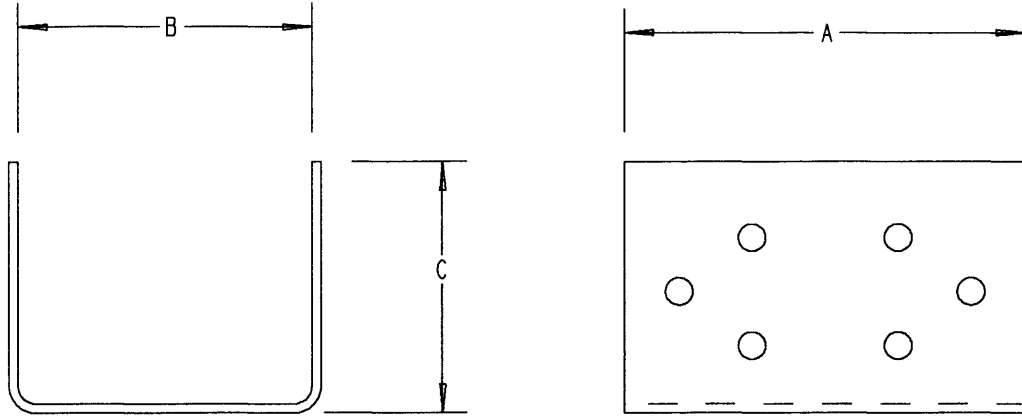

This information provided by:

Gross Automation
www.grossautomation.com

Call Toll Free:
800-349-5827

CEP P/N	EGALINE PVC LAY-IN WIREWAY FITTINGS			
	PRODUCT DESCRIPTION	A IN (MM)	B IN (MM)	C IN (MM)
EGCEJ	2 X 2" EXTERNAL COUPLING	4-1/2 (114.30)	2.05 (52.07)	1.80 (45.72)
EGCEL	3 X 3" EXTERNAL COUPLING	5-1/2 (139.70)	3.05 (77.47)	2.62 (66.55)
EGCEN	4 X 4" EXTERNAL COUPLING	5-1/2 (139.70)	4.05 (102.87)	3.50 (88.90)
EGCER	6 X 6" EXTERNAL COUPLING	8.00 (203.20)	6.05 (153.67)	5.38 (136.65)

NOTES:

1. PRODUCT IS UL LISTED. FILE E163227
2. MATERIAL : UL 94V-0 PVC
3. COLOR : GRAY

TITLE EXTERNAL COUPLING - WIREWAY		DRN DJK	DATE 10-10-94	PART NO: EGCE SERIES	
LAMSON & SESSIONS	ALL DRAWINGS ARE THE PROPERTY OF LAMSON & SESSIONS AND SHALL NOT BE REPRODUCED IN ANY FORM WITHOUT LAMSON & SESSIONS' APPROVAL AND ARE TO BE PROMPTLY RETURNED UPON REQUEST.	APP.	DATE	DRAWING NO:	REV.
		DM JAT	10-21-94 10-17-94	AC01949	A