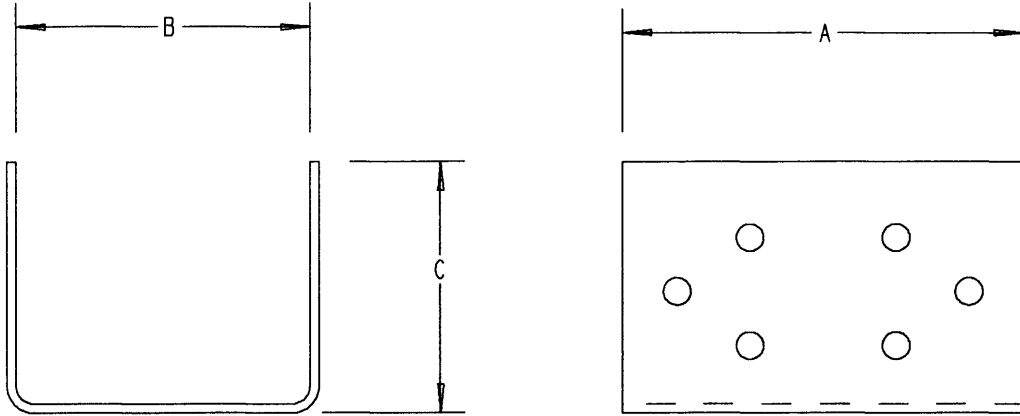

This information provided by:

Gross Automation
www.grossautomation.com

Call Toll Free:
800-349-5827

CEP P/N	EGALINE PVC LAY-IN WIREWAY FITTINGS			
	PRODUCT DESCRIPTION	A IN (MM)	B IN (MM)	C IN (MM)
EGCEJ	2 X 2" EXTERNAL COUPLING	4-1/2 (114.30)	2.05 (52.07)	1.80 (45.72)
EGCEL	3 X 3" EXTERNAL COUPLING	5-1/2 (139.70)	3.05 (77.47)	2.62 (66.55)
EGCEN	4 X 4" EXTERNAL COUPLING	5-1/2 (139.70)	4.05 (102.87)	3.50 (88.90)
EGCER	6 X 6" EXTERNAL COUPLING	8.00 (203.20)	6.05 (153.67)	5.38 (136.65)

- NOTES:
1. PRODUCT IS UL LISTED. FILE E163227
 2. MATERIAL : UL 94V-0 PVC
 3. COLOR : GRAY

TITLE EXTERNAL COUPLING - WIREWAY		DRN DJK	DATE 10-10-94	PART NO: EGCE SERIES	
LAMSON & SESSIONS	ALL DRAWINGS ARE THE PROPERTY OF LAMSON & SESSIONS AND SHALL NOT BE REPRODUCED IN ANY FORM WITHOUT LAMSON & SESSIONS' APPROVAL AND ARE TO BE PROMPTLY RETURNED UPON REQUEST.	APP.	DATE	DRAWING NO:	REV.
		DM JAT	10-21-94 10-17-94	AC01949	A