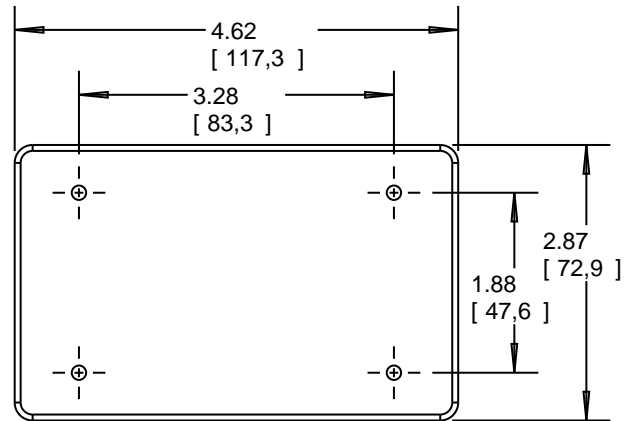

This information provided by:

Gross Automation
www.grossautomation.com

Call Toll Free:
800-349-5827

E9802CN (GREY)
E9802CM (WHITE)

E980CN (GREY)
E980CM (WHITE)

TITLE: BLANK FS BOX COVERS		DRN. DATE RG 2/16/07	PART NO.: SEE ABOVE	
LAMSON & SESSIONS	ALL DRAWINGS ARE THE PROPERTY OF LAMSON & SESSIONS AND SHALL NOT BE REPRODUCED IN ANY FORM WITHOUT LAMSON & SESSIONS' APPROVAL AND ARE TO BE PROMPTLY RETURNED UPON REQUEST	APP. DATE GDT 2/16/07	DRAWING NO.: AC05039	REV.