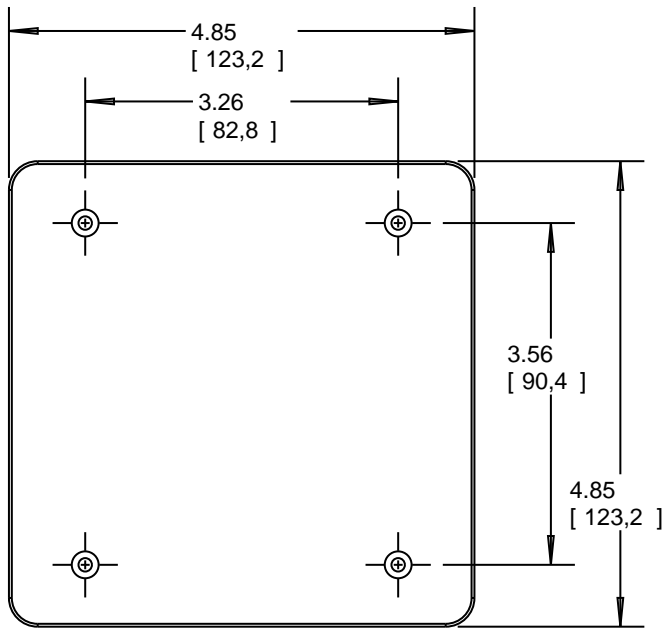

This information provided by:

Gross Automation
www.grossautomation.com

Call Toll Free:
800-349-5827

E9802CN (GREY)
E9802CM (WHITE)

E980CN (GREY)
E980CM (WHITE)

TITLE: BLANK FS BOX COVERS		DRN. DATE RG 2/16/07	PART NO.: SEE ABOVE	
LAMSON & SESSIONS	ALL DRAWINGS ARE THE PROPERTY OF LAMSON & SESSIONS AND SHALL NOT BE REPRODUCED IN ANY FORM WITHOUT LAMSON & SESSIONS' APPROVAL AND ARE TO BE PROMPTLY RETURNED UPON REQUEST	APP. DATE GDT 2/16/07	DRAWING NO.: AC05039	REV.