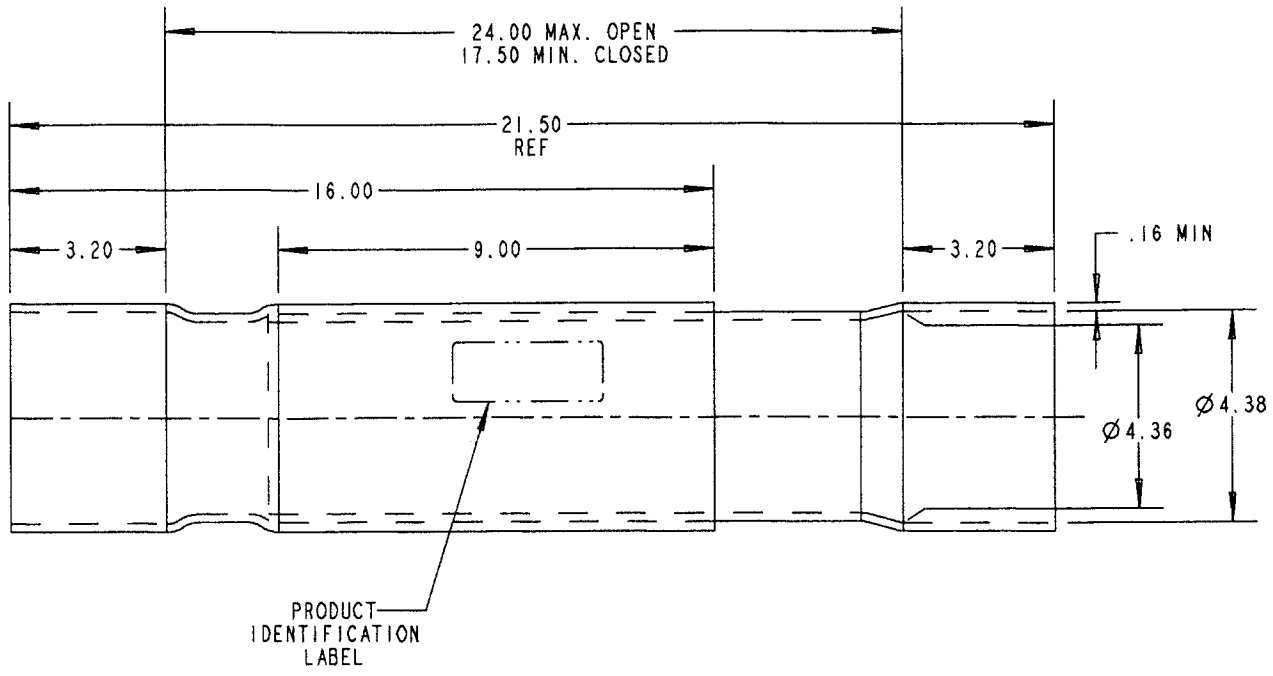

This information provided by:

Gross Automation  
[www.grossautomation.com](http://www.grossautomation.com)

Call Toll Free:  
**800-349-5827**

E905NX	4" D DUCT EXPANSION COUPLING W/ PRINT LINE
E905N	4" D DUCT EXPANSION COUPLING
PART NO.	DESCRIPTION

TITLE 4" D DUCT EXPANSION COUPLING		DRN DPR	DATE 1-8-02	PART NO: <b>SEE CHART</b>
LAMSON & SESSIONS	ALL DRAWINGS ARE THE PROPERTY OF LAMSON & SESSIONS AND SHALL NOT BE REPRODUCED IN ANY FORM WITHOUT LAMSON & SESSIONS' APPROVAL AND ARE TO BE PROMPTLY RETURNED UPON REQUEST.	APP. <i>WJZ</i>	DATE 1-8-02	DRAWING NO: <b>AC04078</b>
		REV.		