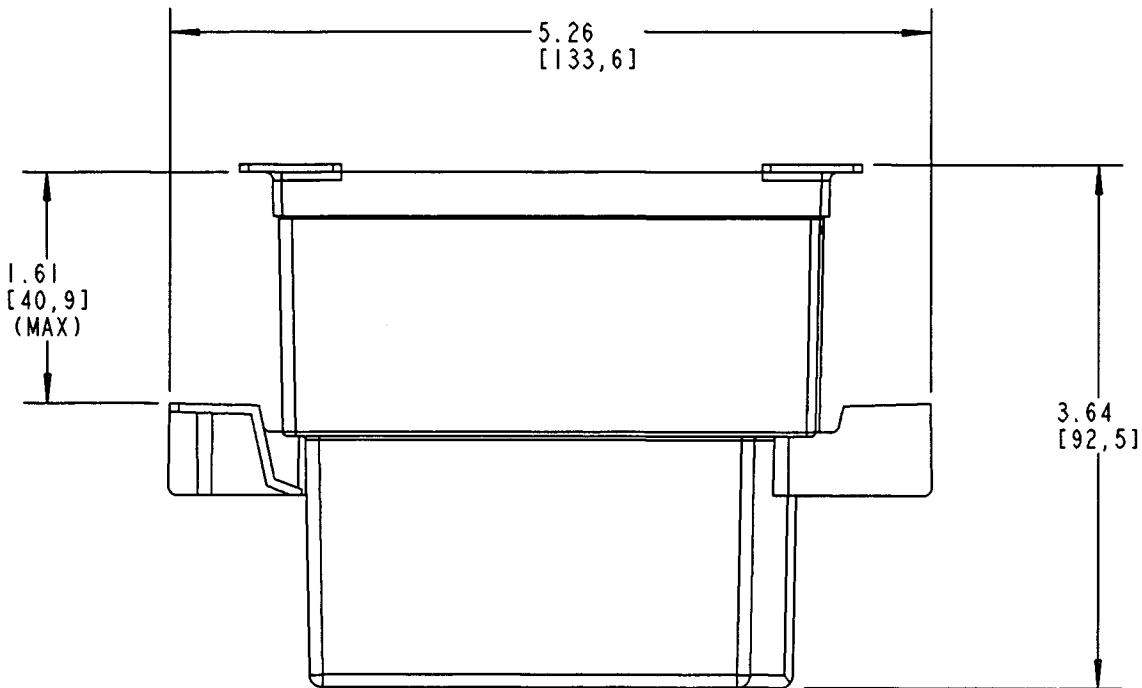

This information provided by:

Gross Automation
www.grossautomation.com

Call Toll Free:
800-349-5827

NOTE:
DIMENSIONS ARE IN INCHES [MILLIMETERS].

TITLE	1-GANG SUPER BLUE OLD WORK BOX	DRN	DATE	PART NO:	BH118R
LAMSON & SESSIONS	ALL DRAWINGS ARE THE PROPERTY OF LAMSON & SESSIONS AND SHALL NOT BE REPRODUCED IN ANY FORM WITHOUT LAMSON & SESSIONS' APPROVAL AND ARE TO BE PROMPTLY RETURNED UPON REQUEST.	RG	5/15/02	DRAWING NO:	AC04166
		APP.	DATE	REV.	