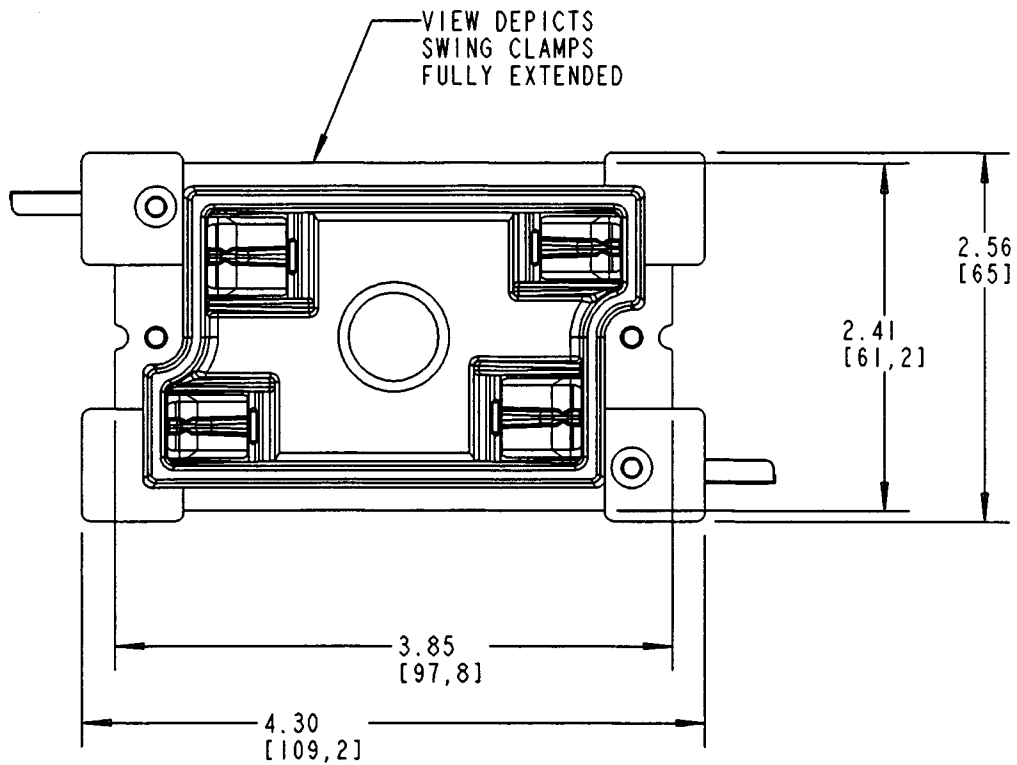

This information provided by:

Gross Automation
www.grossautomation.com

Call Toll Free:
800-349-5827

NOTE:
DIMENSIONS ARE IN INCHES [MILLIMETERS].

TITLE	1-GANG SUPER BLUE OLD WORK BOX	DRN	DATE	PART NO:	BH118R
LAMSON & SESSIONS	ALL DRAWINGS ARE THE PROPERTY OF LAMSON & SESSIONS AND SHALL NOT BE REPRODUCED IN ANY FORM WITHOUT LAMSON & SESSIONS' APPROVAL AND ARE TO BE PROMPTLY RETURNED UPON REQUEST.	RG	5/15/02	DRAWING NO:	AC04166
		APP.	DATE	REV.	