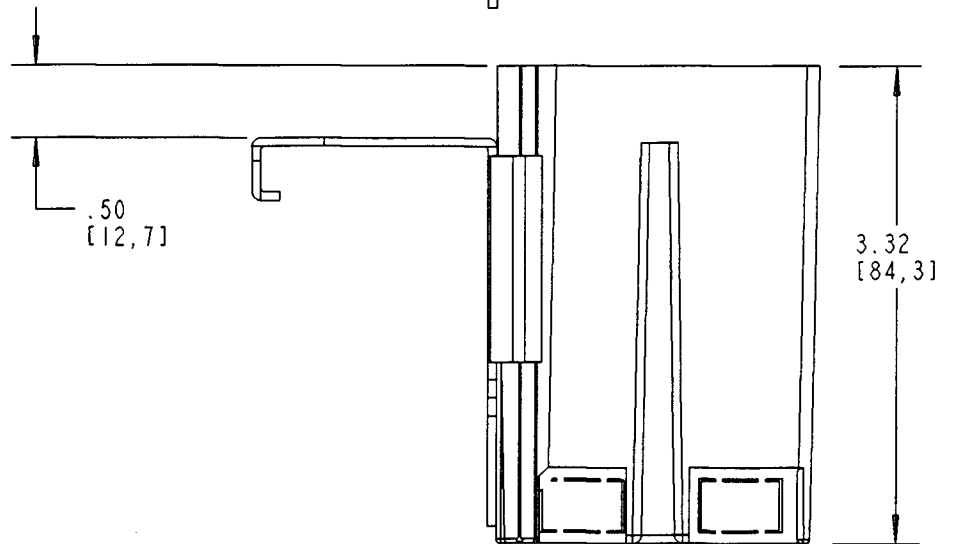

This information provided by:

Gross Automation
www.grossautomation.com

Call Toll Free:
800-349-5827

TITLE: 1-GANG ADJUSTABLE OUTLET BOX		DRN: RG	DATE: 6/24/02	PART NO: B121ADJ	
LAMSON & SESSIONS	ALL DRAWINGS ARE THE PROPERTY OF LAMSON & SESSIONS AND SHALL NOT BE REPRODUCED IN ANY FORM WITHOUT LAMSON & SESSIONS' APPROVAL AND ARE TO BE PROMPTLY RETURNED UPON REQUEST.	APP.	DATE	DRAWING NO: AC04184	REV.