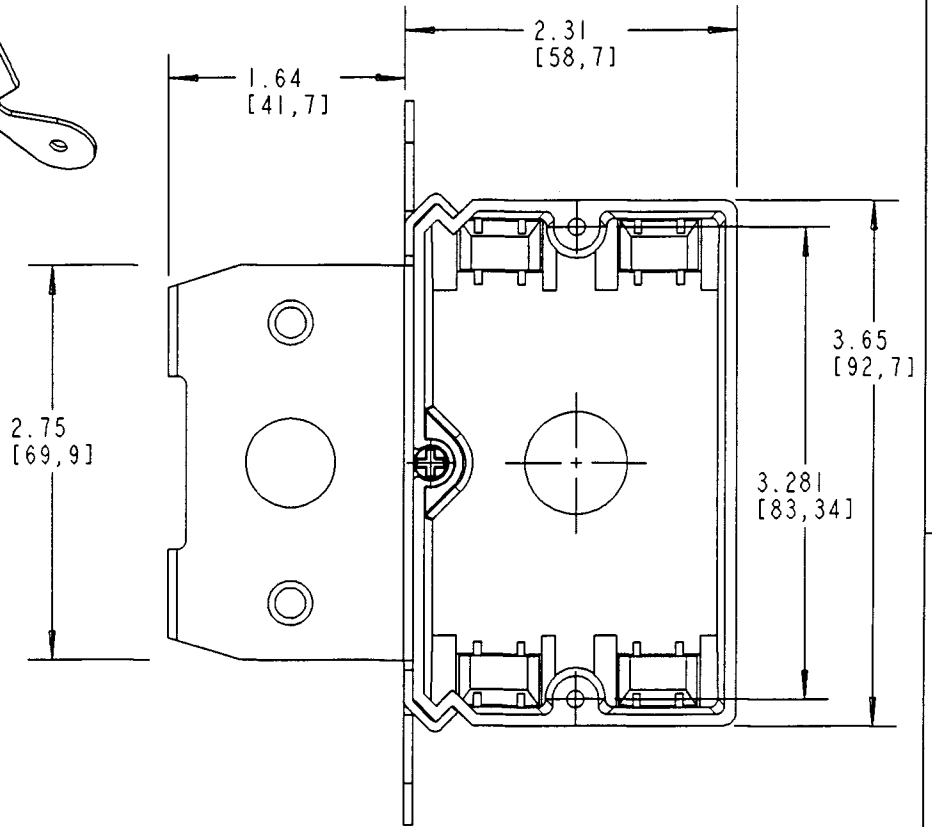

This information provided by:

Gross Automation
www.grossautomation.com

Call Toll Free:
800-349-5827

TITLE: 1-GANG ADJUSTABLE OUTLET BOX		DRN: RG	DATE: 6/24/02	PART NO: B121ADJ	
LAMSON & SESSIONS	ALL DRAWINGS ARE THE PROPERTY OF LAMSON & SESSIONS AND SHALL NOT BE REPRODUCED IN ANY FORM WITHOUT LAMSON & SESSIONS' APPROVAL AND ARE TO BE PROMPTLY RETURNED UPON REQUEST.	APP.	DATE	DRAWING NO: AC04184	REV.