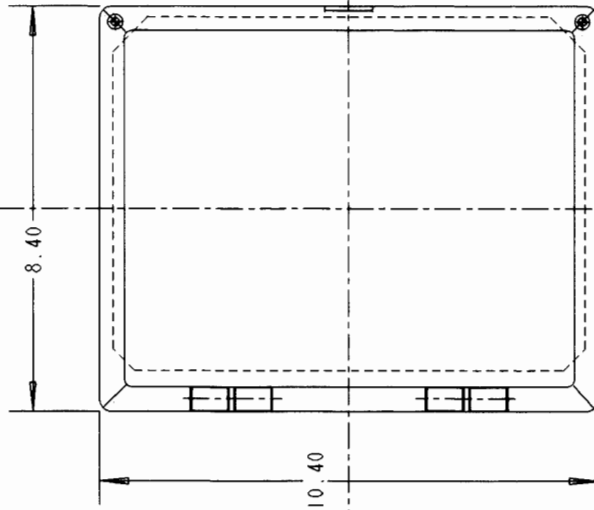

This information provided by:

Gross Automation
www.grossautomation.com

Call Toll Free:
800-349-5827

LEGEND

- N_644
- H - OPAQUE COVER
- I - CLEAR COVER
- NJ1086 (SHOWN)

SEE DWG. AC02094
ON WEBSITE FOR
ADDITIONAL DIMENSIONS.

N_16146	16X14X7
N_14126	14X12X7
N_12126	12X12X7
N_12106	12X10X7
N_10106	10X10X7
N_1086	10X8X7
N_1084	10X8X5
N_884	8X8X5
N_864	8X6X5
N_664	6X6X5
N_644	6X4X5
PART NO.	SIZE

SCALE: .25:1

LAMSON & SESSIONS
NEMA ENCLOSURE
HIDDEN HINGE COVER
NH-NI SERIES