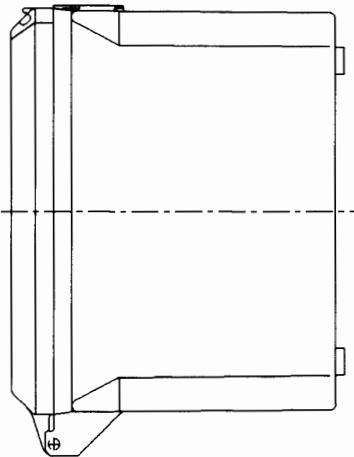

This information provided by:

Gross Automation
www.grossautomation.com

Call Toll Free:
800-349-5827

N_16146	16X14X6
N_14126	14X12X6
N_12126	12X12X6
N_12106	12X10X6
N_10106	10X10X6
N_1086	10X8X6
N_1084	10X8X4
N_884	8X8X4
N_864	8X6X4
N_664	6X6X4
N_644	6X4X4
PART NO.	SIZE

LEGEND
 N_644
 J - OPAQUE COVER
 C - CLEAR COVER
 NJ1086 (SHOWN)
 SEE DWG. AC02093
 ON WEBSITE FOR
 ADDITIONAL DIMENSIONS.

SCALE .25:1

LAMSON & SESSIONS
 NEMA ENCLOSURE
 EXTERNAL HINGE COVER
 NJ-NC SERIES