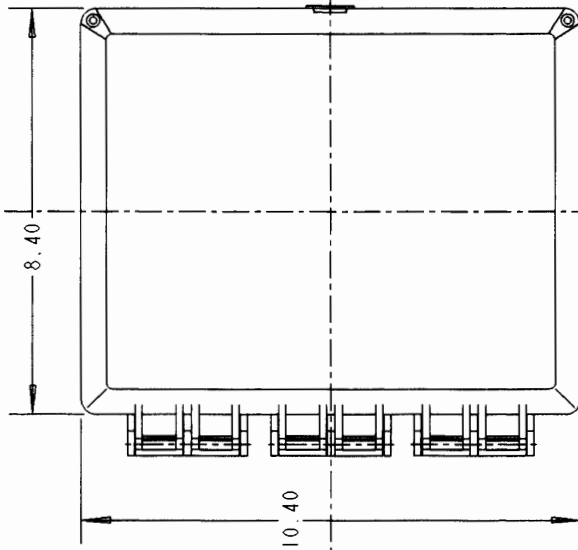

This information provided by:

Gross Automation
www.grossautomation.com

Call Toll Free:
800-349-5827

N_16146	16X14X6
N_14126	14X12X6
N_12126	12X12X6
N_12106	12X10X6
N_10106	10X10X6
N_1086	10X8X6
N_1084	10X8X4
N_884	8X8X4
N_864	8X6X4
N_664	6X6X4
N_644	6X4X4
PART NO.	SIZE

LEGEND
 N_644
 J - OPAQUE COVER
 C - CLEAR COVER
 NJ1086 (SHOWN)
 SEE DWG. AC02093
 ON WEBSITE FOR
 ADDITIONAL DIMENSIONS.

SCALE .25:1

LAMSON & SESSIONS
 NEMA ENCLOSURE
 EXTERNAL HINGE COVER
 NJ-NC SERIES