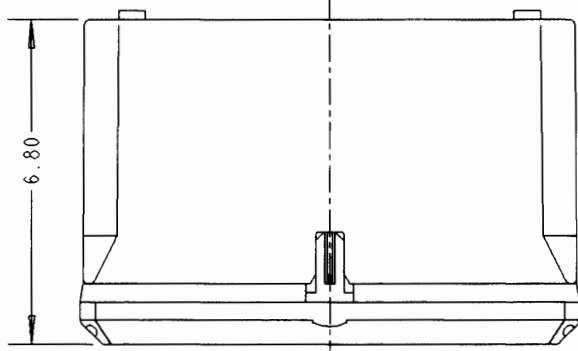

This information provided by:

Gross Automation
www.grossautomation.com

Call Toll Free:
800-349-5827

N_16146	16X14X6
N_14126	14X12X6
N_12126	12X12X6
N_12106	12X10X6
N_10106	10X10X6
N_1086	10X8X6
N_1084	10X8X4
N_884	8X8X4
N_864	8X6X4
N_664	6X6X4
N_644	6X4X4
PART NO.	SIZE

LEGEND
 N_644
 J - OPAQUE COVER
 C - CLEAR COVER
 NJ1086 (SHOWN)
 SEE DWG. AC02093
 ON WEBSITE FOR
 ADDITIONAL DIMENSIONS.

SCALE .25:1

LAMSON & SESSIONS
 NEMA ENCLOSURE
 EXTERNAL HINGE COVER
 NJ-NC SERIES