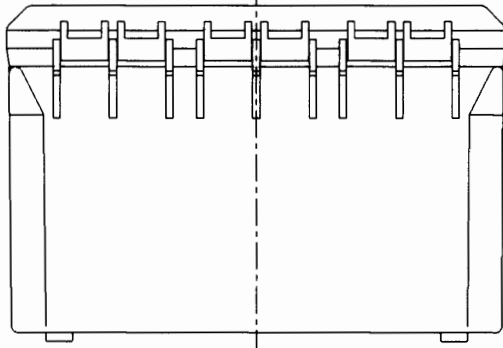

This information provided by:

Gross Automation
www.grossautomation.com

Call Toll Free:
800-349-5827

N_16146	16X14X6
N_14126	14X12X6
N_12126	12X12X6
N_12106	12X10X6
N_10106	10X10X6
N_1086	10X8X6
N_1084	10X8X4
N_884	8X8X4
N_864	8X6X4
N_664	6X6X4
N_644	6X4X4
PART NO.	SIZE

LEGEND
 N_644
 J - OPAQUE COVER
 C - CLEAR COVER
 NJ1086 (SHOWN)
 SEE DWG. AC02093
 ON WEBSITE FOR
 ADDITIONAL DIMENSIONS.

SCALE .25:1

LAMSON & SESSIONS
 NEMA ENCLOSURE
 EXTERNAL HINGE COVER
 NJ-NC SERIES