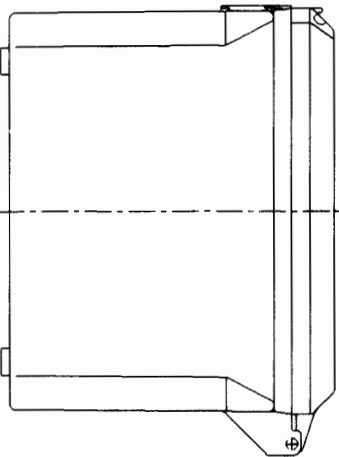

This information provided by:

Gross Automation
www.grossautomation.com

Call Toll Free:
800-349-5827

N_16146	16X14X6
N_14126	14X12X6
N_12126	12X12X6
N_12106	12X10X6
N_10106	10X10X6
N_1086	10X8X6
N_1084	10X8X4
N_884	8X8X4
N_864	8X6X4
N_664	6X6X4
N_644	6X4X4
PART NO.	SIZE

LEGEND
 N_644
 J - OPAQUE COVER
 C - CLEAR COVER
 NJ1086 (SHOWN)
 SEE DWG. AC02093
 ON WEBSITE FOR
 ADDITIONAL DIMENSIONS.

SCALE .25:1

LAMSON & SESSIONS
 NEMA ENCLOSURE
 EXTERNAL HINGE COVER
 NJ-NC SERIES