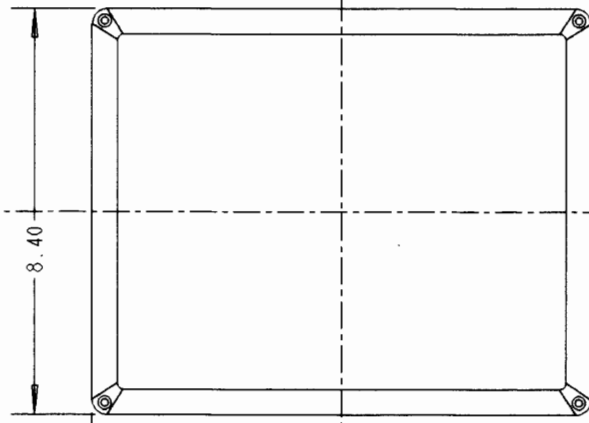

This information provided by:

Gross Automation  
[www.grossautomation.com](http://www.grossautomation.com)

Call Toll Free:  
**800-349-5827**

N_16146	16X14X6
N_14126	14X12X6
N_12126	12X12X6
N_12106	12X10X6
N_10106	10X10X6
N_1086	10X8X6
N_1084	10X8X4
N_884	8X8X4
N_864	8X6X4
N_664	6X6X4
N_644	6X4X4
PART NO.	SIZE

LEGEND  
N\_644  
S - OPAQUE COVER  
V - CLEAR COVER  
NS1086 (SHOWN)  
SEE DWG. AC02090  
ON WEBSITE FOR  
ADDITIONAL DIMENSIONS.

SCALE .25:1

LAMSON & SESSIONS  
NEMA ENCLOSURE  
SCREW-ON COVER  
NS-NV SERIES