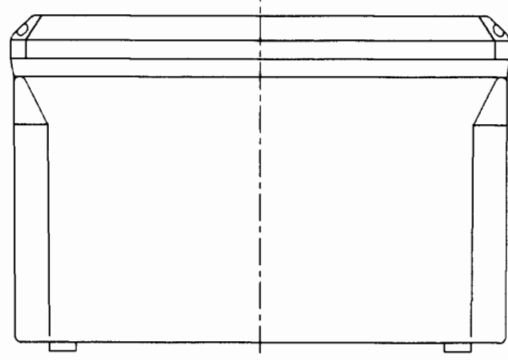

This information provided by:

Gross Automation  
[www.grossautomation.com](http://www.grossautomation.com)

Call Toll Free:  
**800-349-5827**

N_16146	16X14X6
N_14126	14X12X6
N_12126	12X12X6
N_12106	12X10X6
N_10106	10X10X6
N_1086	10X8X6
N_1084	10X8X4
N_884	8X8X4
N_864	8X6X4
N_664	6X6X4
N_644	6X4X4
PART NO.	SIZE

LEGEND  
N\_644  
S - OPAQUE COVER  
V - CLEAR COVER  
NS1086 (SHOWN)  
SEE DWG. AC02090  
ON WEBSITE FOR  
ADDITIONAL DIMENSIONS.

SCALE .25:1

LAMSON & SESSIONS  
NEMA ENCLOSURE  
SCREW-ON COVER  
NS-NV SERIES