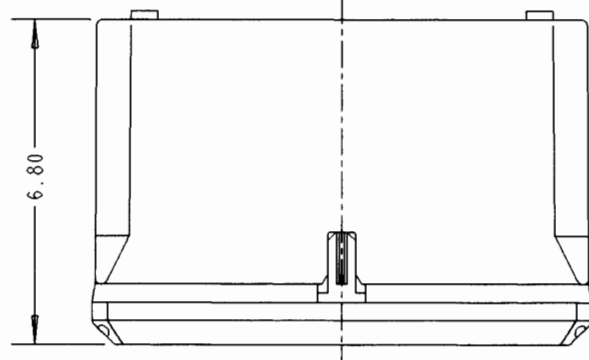

This information provided by:

Gross Automation  
[www.grossautomation.com](http://www.grossautomation.com)

Call Toll Free:  
**800-349-5827**

N_16146	16X14X6
N_14126	14X12X6
N_12126	12X12X6
N_12106	12X10X6
N_10106	10X10X6
N_1086	10X8X6
N_1084	10X8X4
N_884	8X8X4
N_864	8X6X4
N_664	6X6X4
N_644	6X4X4
PART NO.	SIZE

LEGEND  
N\_644  
S - OPAQUE COVER  
V - CLEAR COVER  
NS1086 (SHOWN)  
SEE DWG. AC02090  
ON WEBSITE FOR  
ADDITIONAL DIMENSIONS.

SCALE .25:1

LAMSON & SESSIONS  
NEMA ENCLOSURE  
SCREW-ON COVER  
NS-NV SERIES