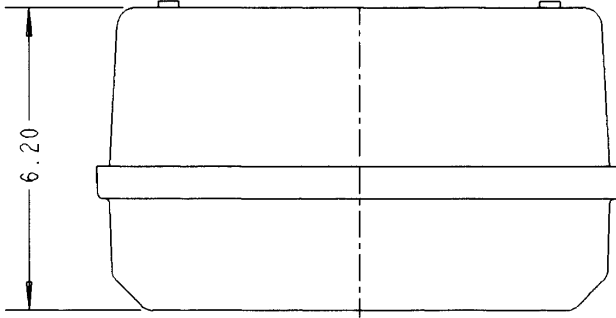

This information provided by:

Gross Automation
www.grossautomation.com

Call Toll Free:
800-349-5827

LEGEND

--16147	16X14X7
--14126	14X12X6
--12106	12X10X6
--1085	10X8X5
--863	8X6X3
--665	6X6X5
PART NO.	SIZE

CS - OPAQUE COVER
 CV - CLEAR COVER
 CS1085 (SHOWN)

SEE DWG. AC01614
 FOR ADDITIONAL
 DIMENSIONS.

SCALE .25:1

LAMSON & SESSIONS
 NEMA ENCLOSURE
 SCREW-ON COVER
 CS-CV SERIES