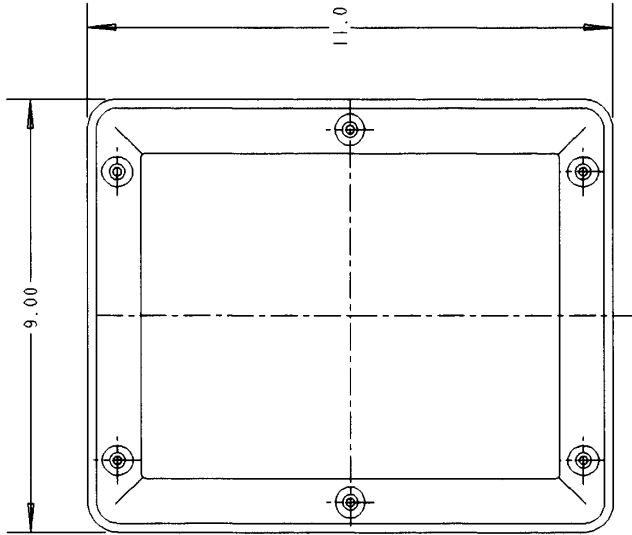

This information provided by:

Gross Automation
www.grossautomation.com

Call Toll Free:
800-349-5827

LEGEND

--16147	16X14X7
--14126	14X12X6
--12106	12X10X6
--1085	10X8X5
--863	8X6X3
--665	6X6X5
PART NO.	SIZE

CS - OPAQUE COVER
 CV - CLEAR COVER
 CS1085 (SHOWN)

SEE DWG. AC01614
 FOR ADDITIONAL
 DIMENSIONS.

SCALE .25:1

LAMSON & SESSIONS
 NEMA ENCLOSURE
 SCREW-ON COVER
 CS-CV SERIES