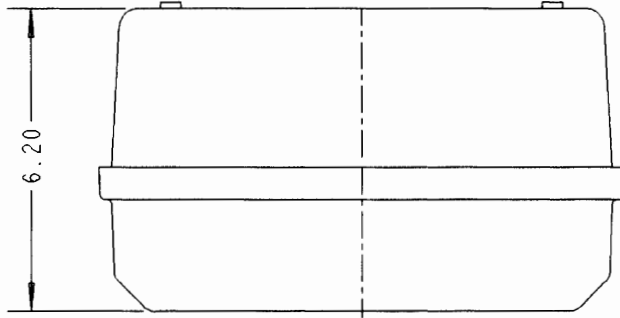

This information provided by:

Gross Automation
www.grossautomation.com

Call Toll Free:
800-349-5827

LEGEND

--16147	16X14X7
--14126	14X12X6
--12106	12X10X6
--1085	10X8X5
--863	8X6X3
--665	6X6X5
PART NO.	SIZE

CJ - OPAQUE COVER
 CC - CLEAR COVER
 J - WITH WINDOW

J1085W (SHOWN WITH WINDOW)

SEE DWG. AC01610
 ON WEBSITE FOR
 ADDITIONAL DIMENSIONS.

SCALE .25:1

LAMSON & SESSIONS
 NEMA ENCLOSURE
 EXTERNAL HINGE COVER
 CJ-CC-J SERIES