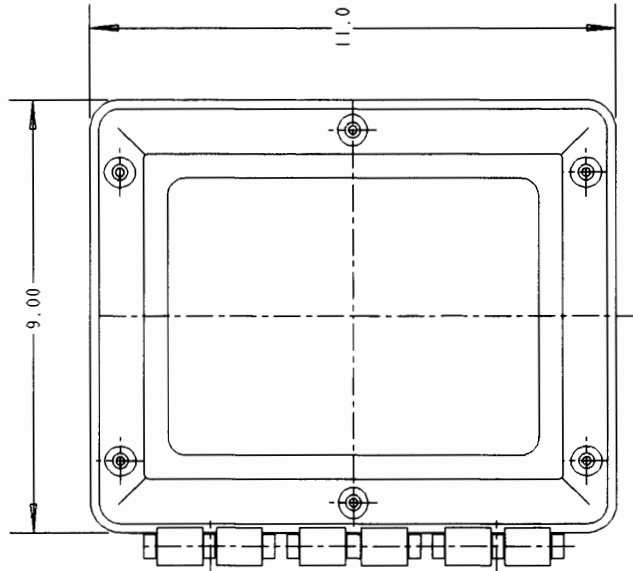

This information provided by:

Gross Automation
www.grossautomation.com

Call Toll Free:
800-349-5827

LEGEND

--16147	16X14X7
--14126	14X12X6
--12106	12X10X6
--1085	10X8X5
--863	8X6X3
--665	6X6X5
PART NO.	SIZE

CJ - OPAQUE COVER
 CC - CLEAR COVER
 J - WITH WINDOW

J1085W (SHOWN WITH WINDOW)

SEE DWG. AC01610
 ON WEBSITE FOR
 ADDITIONAL DIMENSIONS.

SCALE .25:1

LAMSON & SESSIONS
 NEMA ENCLOSURE
 EXTERNAL HINGE COVER
 CJ-CC-J SERIES