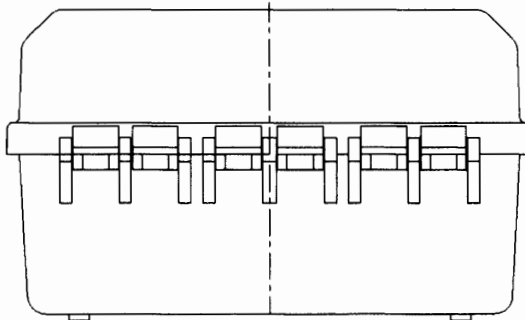

This information provided by:

Gross Automation
www.grossautomation.com

Call Toll Free:
800-349-5827

LEGEND

--16147	16X14X7
--14126	14X12X6
--12106	12X10X6
--1085	10X8X5
--863	8X6X3
--665	6X6X5
PART NO.	SIZE

CJ - OPAQUE COVER
 CC - CLEAR COVER
 J - WITH WINDOW

J1085W (SHOWN WITH WINDOW)

SEE DWG. AC01610
 ON WEBSITE FOR
 ADDITIONAL DIMENSIONS.

SCALE .25:1

LAMSON & SESSIONS
 NEMA ENCLOSURE
 EXTERNAL HINGE COVER
 CJ-CC-J SERIES