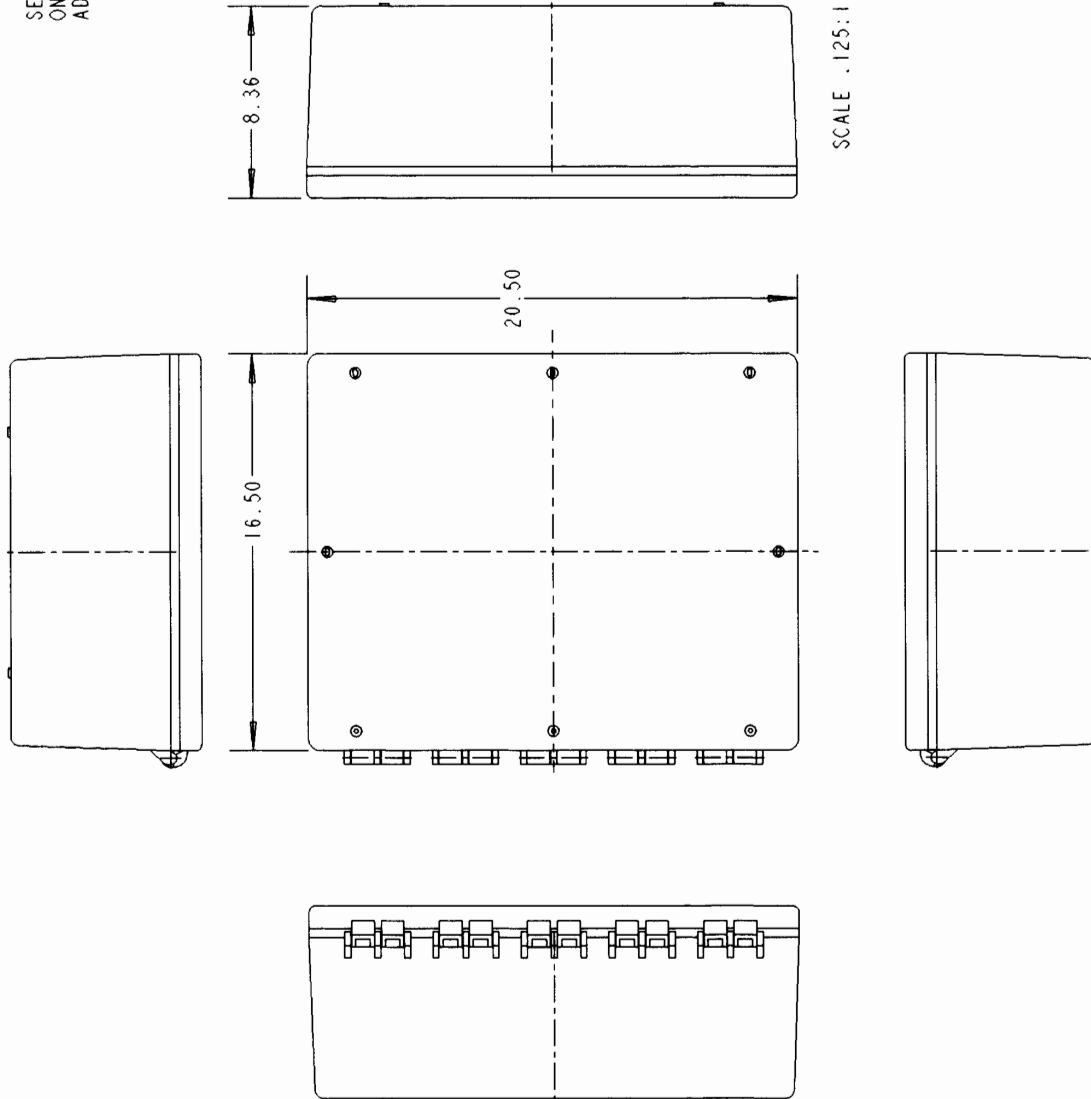

This information provided by:

Gross Automation
www.grossautomation.com

Call Toll Free:
800-349-5827

NOTES:

1. OPAQUE COVER
 2. C2016A4 (SHOWN)
- SEE DWG. AC01616
ON WEBSITE FOR
ADDITIONAL DIMENSIONS,

C3024C4	30X24X12
C3024B4	30X24X10
C3024A4	30X24X8
C2420C4	24X20X12
C2420B4	24X20X10
C2420A4	24X20X8
C2016C4	20X16X12
C2016B4	20X16X10
C2016A4	20X16X8
PART NO.	SIZE